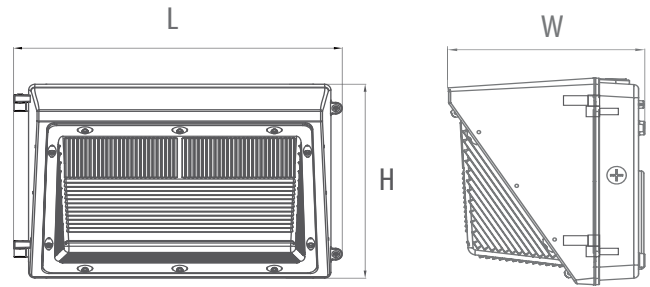

## LED Glass Wall Pack SSL-WP1T

Glass lens, 120-347V auto-sensing driver  
Selectable wattage and selectable kelvin selection

5-year limited warranty

Operating temperature range -40°C ~ +40°C

### Dimensional Drawing