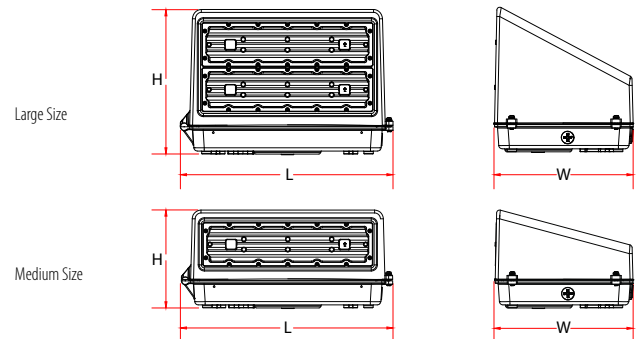

LED FIXTURE

SSL Series

LED Full Cutoff Wall Pack SSL-WP3T

120-347V auto-sensing driver
Multiple wattage and multiple kelvin selection

5-year limited warranty

Operating temperature range -40° C ~ +40° C

Medium Size

Large Size

Features & Benefits

- cULus listed, DLC Premium
- 120-347V auto sensing driver, 0-10V dimming
- Switchable CCT (30K/40K/50K), switchable wattage
- 2 Fixture selection offers 18 possible solutions per fixture
- Die-cast aluminum with durable dark bronze coat finish
- Photocell sensor installed
- L70 @ 50,000 Hrs, CRI≥80
- IP 65, wet location rated

Dimensional Drawing

Ordering Information Example: SSL-WP3T/60M/MW/MK/120-347V/D/PC/DB

Family Name	Fixture Type	Type	Wattage	CCT	Voltage	Dimmable	Body	Finish
SSL (Solid state lighting)	WP3T (LED full cutoff wall pack)	60M (Max. 60W, medium size) 150L (Max. 150W, large size)	MW (Multi Wattage)	MK (Multi Kelvin/CCT)	120-347V	D (Dimmable)	PC (Polycarbonate)	DB (Dark bronze)

Product Specification

Ordering Code	DLC Premium	Model Number	Wattage (W)	Input Voltage (V)	Hour Rating	Initial Delivered Lumens (lumen)	CCT (K)	CRI	Wet Location	Dimension L×W×H (inch)	Case QTY.
3680302	Y	SSL-WP3T/60M/MW/MK/120-347V/D/PC/DB	60-40-25	120-347V	50,000	7800-5200-3250	30-40-50	≥80	Yes	14.17"×9.29"×6.54"	1
3680303	Y	SSL-WP3T/150L/MW/MK/120-347V/D/PC/DB	150-120-90	120-347V	50,000	18400-15600-11700	30-40-50	≥80	Yes	14.17"×9.29"×9.65"	1