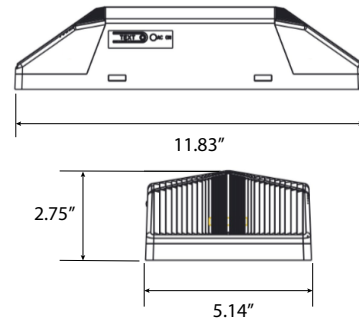

LED FIXTURE

TL Series

LED Emergency Light With Battery TL-EMRM/24W

LED emergency light with battery backup

2-year limited warranty

Operating temperature range 10 °C - +40 °C

Features & Benefits

- Injection-molded thermoplastic ABS housing
- Input voltage 120/347V
- Output 4W, 24W remote backup
- 6V 5Ah lead-acid battery for 30 minutes
- Remote capable 6V / 24W, support 12 pcs of TL-EM003-2W or 6 pcs of TL-EM002-4W
- Universal (wall, ceiling) mounting
- Conversion time: <0.2 second, charging time 24 hours
- IP20, damp location rated

Dimensional Drawing

Ordering Information Example: TL-EMRM/24W/6VDC/120-347V

Family Name	Fixture Type	Wattage	Load Voltage	Input Voltage
TL (Turolight)	EMRM (Emergency remote)	24W	6VDC	120-347V

Product Specification

Ordering Code	Model Number	Description	Wattage (W)	Input Voltage (V)	CCT (K)	Hour Rating	CRI	Lumens (lm)	Mounting	Remote Capable	Self Powered Battery	Damp Location	Dimensions L×W×H (inch)	Case QTY.
3464200	TL-EMRM/24W/6VDC/120-347V	Twin Spot, white, super bright SMD 2X2W, remote capable 6V 24W, 30 Min. at Max. Load	4W (24W for remotes)	120/347V	7000	50,000	82	144	Wall, ceiling	Yes	Yes (30 minutes)	Yes	11.83"×5.14"×2.75"	8