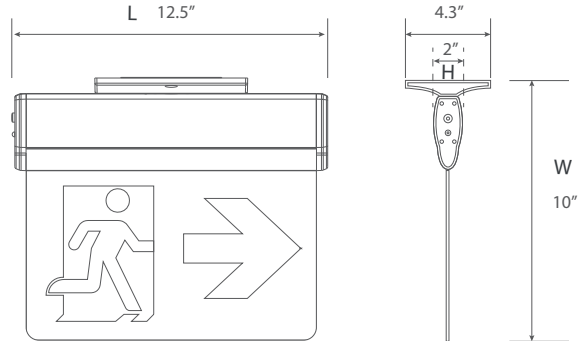

LED FIXTURE

TL Series

LED Emergency Sign TL-RMES201

"Running Man" LED edge-lit emergency sign

2-year limited warranty

Operating temperature range 0 °C ~ +40 °C

Features & Benefits

- Plastic housing and PC panel
- 180 degree rotation
- Ni-cd battery backup for 1.5 hrs (TL-RMES201), self powered AC / 6-24V UDC (TL-RMES201-UDC)
- Universal (wall, ceiling, side) mounting
- Super bright SMD LED
- 3 Pictograms included, single/ double face
- Test switch and charge indicator light
- IP20, damp location rated

Dimensional Drawing

Ordering Information Example: TL-RMES201

Family Name	Fixture Type	Model
TL (Turolight)	RMES ("Running Man" emergency sign)	201 (Edge-lit emergency sign self powered) 201-UDC (Edge-lit emergency sign AC / 6-24V UDC)

Product Specification

Ordering Code	Model Number	Description	Wattage (W)	Input Voltage (V)	Mounting	Remote Capable	Self Powered Battery	Damp Location	Dimensions L×W×H (inch)	Case QTY.
3461115	TL-RMES201	"Running Man" LED edge-lit emergency sign, white plastic housing Ni-cd battery backup for 1.5hrs run time	3W	120/347V	Wall, ceiling, side	No	Yes (1.5hrs)	Yes	12.5"×10"×2"	10
3461117	TL-RMES201-UDC	"Running Man" LED edge-lit emergency sign, white plastic housing AC / 6-24V UDC	3W	120/347V	Wall, ceiling, side	Yes	No	Yes	12.5"×10"×2"	10