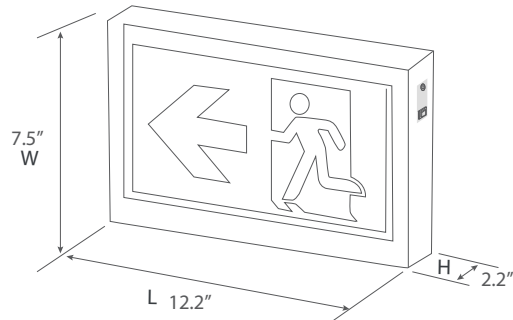

LED FIXTURE

TL Series

LED Emergency Sign TL-RMES301

"Running Man" LED emergency sign (metal housing)

2-year limited warranty

Operating temperature range -10 °C ~ +40 °C

Features & Benefits

- CRS housing + PC panel(s)
- Innovative, easy installation
- Ni-cd battery backup for 2 hrs (TL-RMES301), self powered AC / 6-24V UDC (TL-RMES301-UDC)
- Universal (wall, ceiling, side) mounting
- Super bright SMD LED
- 3 Pictograms included, single/ double face
- Test switch and charge indicator light
- CSA C22.2 No.141/ IP20, damp location rated

Dimensional Drawing

Ordering Information Example: TL-RMES301

Family Name	Fixture Type	Model
TL (Turolight)	RMES ("Running Man" emergency sign)	301 (Emergency sign self powered) 301-UDC (Emergency sign AC / 6-24V UDC)

Product Specification

Ordering Code	Model Number	Description	Wattage (W)	Input Voltage (V)	Mounting	Remote Capable	Self Powered Battery	Damp Location	Dimensions L×W×H (inch)	Case QTY.
3481100	TL-RMES301	"Running Man" LED emergency sign, white metal housing Ni-cd battery backup for 2hrs run time	3W (120V) 4W (347V)	120/347V	Wall, ceiling, side	No	Yes (2hrs)	Yes	12.2"×7.5"×2.2"	10
3461118	TL-RMES301-UDC	"Running Man" LED emergency sign, white metal housing AC / 6-24V UDC	3W (120V)	120/347V	Wall, ceiling, side	Yes	No	Yes	12.2"×7.5"×2.2"	10