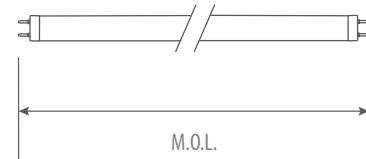

Dimensional Drawing

Ordering Information Example: VIV-T5DFSP4/9W/35/F

Family Name	Lamp Type	Wattage	CCT	Frost
VIV (Vivid)	T5DFSP4 (Direct fit, PET film, shatterprotect) T5DF4 (Direct fit, glass construction)	6W, 9W, 13W, 18W, 22.5W 13W, 25W	30 (3000K) 35 (3500K) 40 (4000K) 50 (5000K)	F (Frost)

Product Specification

Ordering Code	DLC	Model Number	Description	Wattage		Base	Voltage (V)	Hour Rating	Beam Angle	Initial Lumen			M.O.L. (inch)	Case QTY.
				Lamp Power (W)	System Power (W)					(lm)	CCT(K)	CRI		
Replace T5 HO, T5DFSP4, Shatterprotect														
1762351	-	VIV-T5DFSP4/9W/35/F (2FT HO)	Direct fit 2ft 9W G5 35K Frost PET Film	9	12	G5	120-277, 347	50,000	180	1000	3500	83	22	8
1762848	-	VIV-T5DFSP4/9W/40/F (2FT HO)	Direct fit 2ft 9W G5 40K frost PET film	9	12	G5	120-277, 347	50,000	180	1000	4000	83	22	8
1762529	-	VIV-T5DFSP4/9W/50/F (2FT HO)	Direct fit 2ft 9W G5 50K frost PET film	9	12	G5	120-277, 347	50,000	180	1000	5000	83	22	8
1763314	-	VIV-T5DFSP4/18W/35/F (3FT HO)	Direct fit 3ft 18W G5 35K frost PET film	18	21	G5	120-277, 347	50,000	180	1700	3500	83	34	8
1763434	-	VIV-T5DFSP4/18W/40/F (3FT HO)	Direct fit 3ft 18W G5 40K frost PET film	18	21	G5	120-277, 347	50,000	180	1700	4000	83	34	8
1763513	-	VIV-T5DFSP4/18W/50/F (3FT HO)	Direct fit 3ft 18W G5 50K frost PET film	18	21	G5	120-277, 347	50,000	180	1700	5000	83	34	8
1754203	Y	VIV-T5DFSP4/22.5W/30/F (4FT HO)	Direct fit 4ft 22.5W G5 30K frost DLC4.0	22.5	25.5	G5	120-277, 347	50,000	180	3200	3000	83	46	25
1754303	Y	VIV-T5DFSP4/22.5W/35/F (4FT HO)	Direct fit 4ft 22.5W G5 35K frost DLC4.0	22.5	25.5	G5	120-277, 347	50,000	180	3300	3500	83	46	25
1754404	Y	VIV-T5DFSP4/22.5W/40/F (4FT HO)	Direct fit 4ft 22.5W G5 40K frost DLC4.0	22.5	25.5	G5	120-277, 347	50,000	180	3200	4000	83	46	25
1754502	Y	VIV-T5DFSP4/22.5W/50/F (4FT HO)	Direct fit 4ft 22.5W G5 50K frost DLC4.0	22.5	25.5	G5	120-277, 347	50,000	180	3300	5000	83	46	25