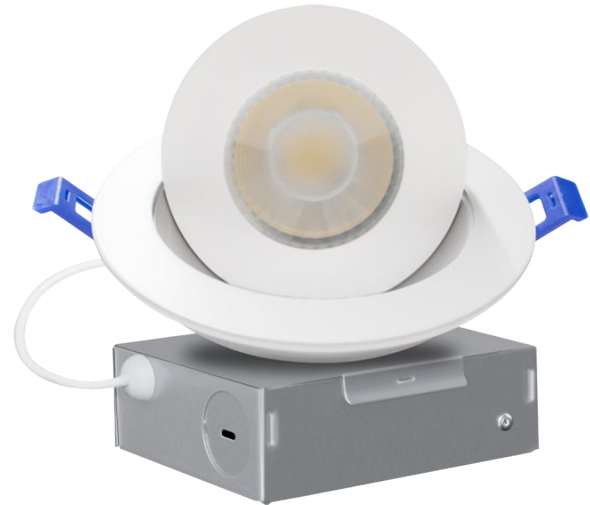

LED FIXTURE

RIGID Series

LED Recessed Swivel Downlight RGD-JH

4", eyeball 360° rotation
Multiple Kelvin, 120V

5-year limited warranty

Operating temperature range -20 °C ~ +55 °C

Features & Benefits

- cULus listed, Energy Star
- 4", FT 4 cable, 5 CCT adjustable, 120V
- Available in brushed nickel, black and white
- Eyeball, adjustable with 360° rotation
- TRIAC dimmable, high CRI 92+
- Beam angle 40°, Tilt angle 90°
- L70 @ 50,000 Hrs
- Wet Location & IC rated

Dimensional Drawing

Ordering Information Example: RGD-JH/9W/5CCT/120V/WH/D

Family Name	Fixture Type	Wattage	CCT	Voltage	Finish Color	Dimmable
RGD (Rigid)	JH (LED recessed swivel downlight)	9W	5CCT (5CCT adjustable)	120V	WH (White) BN (Brush nickel) BLK (Black)	D (TRIAC dimmable)

Product Specification

Ordering Code	Energy Star	Model Number	Wattage (W)	Voltage (V)	Hour Rating	Lumens (lm)	CCT (K)	CRI	Wet Location	Dimension D (inch)*	Case QTY.
3682103	Yes	RGD-JH/9W/5CCT/120V/WH/D	9	120	50,000	650	27/30/35/40/50	≥92	Yes	4.92"	24
3682104	Yes	RGD-JH/9W/5CCT/120V/BLK/D	9	120	50,000	650	27/30/35/40/50	≥92	Yes	4.92"	24
3682105	Yes	RGD-JH/9W/5CCT/120V/BN/D	9	120	50,000	650	27/30/35/40/50	≥92	Yes	4.92"	24

* Hole cut-out size Ø4 1/8"