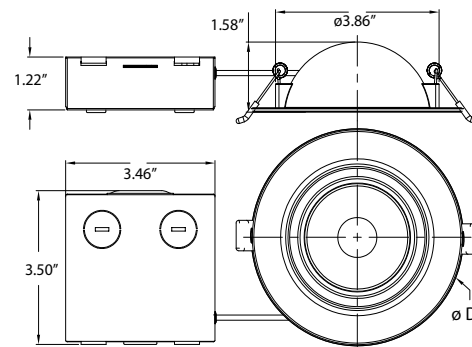

LED FIXTURE

RIGID Series

LED Recessed Swivel Downlight RGD-JH

4", eyeball 360° rotation
Multiple Kelvin, 120V

5-year limited warranty

Operating temperature range -20 °C ~ +55 °C

Features & Benefits

- cULus listed, Energy Star
- 4", FT 4 cable, 5 CCT adjustable, 120V
- Available in brushed nickel, black and white
- Eyeball, adjustable with 360° rotation
- TRIAC dimmable, high CRI 92+
- Beam angle 40°, Tilt angle 90°
- L70 @ 50,000 Hrs
- Wet Location & IC rated

Dimensional Drawing

Ordering Information Example: RGD-JH/9W/5CCT/120V/WH/D

Family Name	Fixture Type	Wattage	CCT	Voltage	Finish Color	Dimmable
RGD (Rigid)	JH (LED recessed swivel downlight)	9W	5CCT (5CCT adjustable)	120V	WH (White) BN (Brush nickel) BLK (Black)	D (TRIAC dimmable)

Product Specification

Ordering Code	Energy Star	Model Number	Wattage (W)	Voltage (V)	Hour Rating	Lumens (lm)	CCT (K)	CRI	Wet Location	Dimension D (inch)*	Case QTY.
3682103	Yes	RGD-JH/9W/5CCT/120V/WH/D	9	120	50,000	650	27/30/35/40/50	≥92	Yes	4.92"	24
3682104	Yes	RGD-JH/9W/5CCT/120V/BLK/D	9	120	50,000	650	27/30/35/40/50	≥92	Yes	4.92"	24
3682105	Yes	RGD-JH/9W/5CCT/120V/BN/D	9	120	50,000	650	27/30/35/40/50	≥92	Yes	4.92"	24

* Hole cut-out size Ø4 1/8"