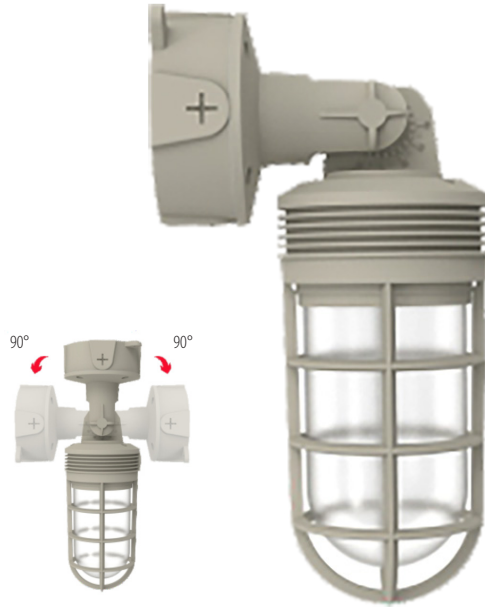

# LED FIXTURE

SSL Series

## LED Adjustable Industrial Light SSL-JJA

Selectable kelvin, 120-347V auto-sensing driver  
Adjustable wall or ceiling Mtd.

5-year limited warranty

Operating temperature range -40 °C ~ +40 °C

### Features & Benefits

- cULus listed, DLC
- Multi-wattage selector, 3 CCT selectable, 120-347V auto sensing driver
- Adjustable wall or ceiling Mtd.
- THD<20%, PF<0.9
- Grey die-cast aluminium finish, frosted globe
- L70 @ 50,000 Hrs, CRI≥70
- Wet location rated

### Ordering Information Example: SSL-JJA/20W/MK/120-347V/GR

Family Name	Fixture Type	Wattage	CCT	Voltage	Finish
SSL (Solid state lighting)	JJA (LED adjustable industrial light)	20W (20-10W)	MK (Selectable Kelvin/CCT)	120-347V	GR (Grey)