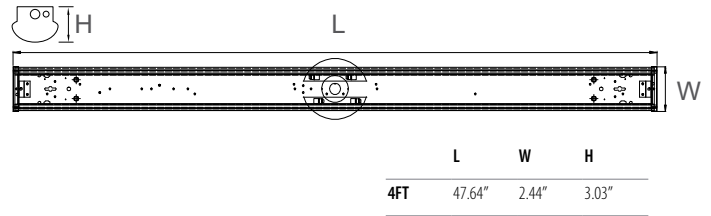

- cULus listed, DLC
- Selectable Kelvin (CCT), 4' length
- 120-347V Auto-sensing driver, 0-10V dimming
- L70 @ 54,000 Hrs, CRI ≥80
- White metal finish, polymer diffusing lens
- Wall and surface mounting
- Damp location rated

Dimensional Drawing

Ordering Information Example: PRO-EC/4F/35W/MK/120-347V/D

Family Name	Fixture Type	Size	Wattage	CCT	Voltage	Dimmable
PRO	EC (LED Eco-Commercial)	4F (4')	35W	MK (Selectable CCT)	120-347V	D (0-10V dimmable)

Product Specification

Ordering Code	DLC	Model Number	Wattage (W)	Input Voltage (V)	Hour Rating (L70)	Beam Angle	Initial Delivered Lumens (lumen)	CCT (K)	CRI	Damp Location	M.O.L (inch)	Case QTY.
3665317	Yes	PRO-EC/4F/35W/MK/120-347V/D	35	120-347V	54,000	120°	4550	35-40-50	>80	Yes	48	6
3660214	-	PRO-EC/MTG/H-C/KIT	Hook and chain mounting kit, includes, 2 x 5" hooks and 2 x 1.05m length of link chain and 2 x hooked wood screws									
3660215	-	PRO-EC/RMJP	Row mounting joining plate, white									
3660216	-	PRO-EC/JBCP	J-Box cover plate, white									