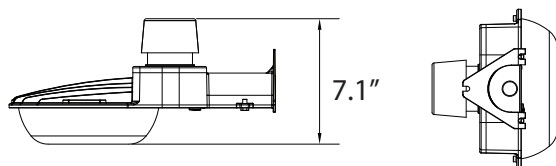

Mounting:

Suitable for wall mount and pole mount with optional mounting arm kit

Driver:

Auto Sensing 120 – 347V Driver with Operating temperature range of -40 °C - +40 °C

LED:

Field Selectable CCT of 3000K, 4000K & 5000K. Efficacy of ≥ 130 lm/w.

Controls:

Nema Photo Cell for Dusk to Dawn Auto Operation. Shorting Cap can be ordered separately, if Photo Cell is not required.

Dimensional Drawing

Polar Candela

Applications

Barn

Agricultural

Outbuildings