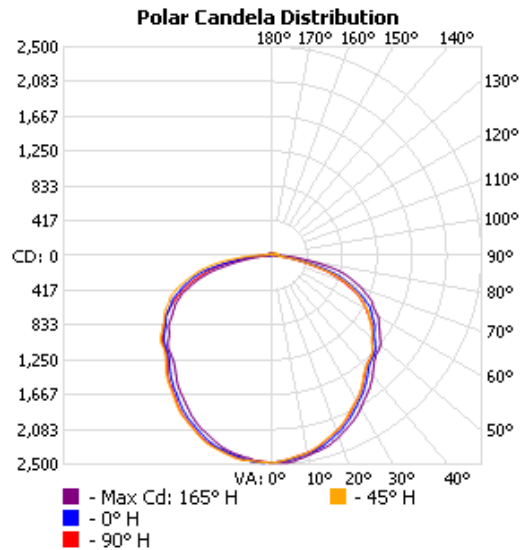

LED Mini Area Lighter

SSL-MAL	Segment	Wattage Range	Lumen Range
	Commercial & Industrial	Selectable Wattage	3,640-7,800lm

Features

- Autonomous dusk to dawn area lighter with superior Nema photo cell.
- Pressure Die Cast Aluminum Body with Operating temperature range of -40 °C - +40 °C.
- Field Selectable CCT (3000K, 4000K & 5000K) & Wattage (28W, 40W & 60W) along with Auto Sensing 120 – 347V Driver.
- Superior efficacy of ≥ 130 lm / W, Impact Resistant premium grade PC Lens designed for Type V light distribution.

Controls:

Nema Photo Cell for Dusk to Dawn Auto Operation. Shorting Cap can be ordered separately, if Photo Cell is not required.

Dimensional Drawing

Polar Candela

Applications

Barn

Agricultural

Outbuildings

LED Mini Area Lighter

SSL-MAL	Segment	Wattage Range	Lumen Range
	Commercial & Industrial	Selectable Wattage	3,640-7,800lm

Ordering Information Example: SSL-MAL/60M/MW/MK/120-347V/PC/GR

Family Name	Fixture Type	Wattage	CCT (Kelvin)	Voltage	Diffuser	Finish	Accessories
SSL (Solid state lighting)	MAL (Mini area lighter)	60M/MW (Max. 60W, Selectable Wattage)	MK (Selectable Kelvin/ CCT)	120-347V	PC (Polycarbonate)	GR (Grey)	SSL-MAL/90D/ARM