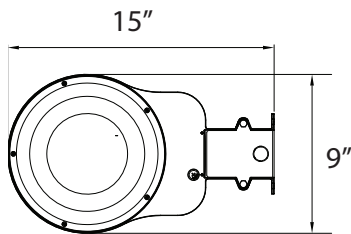

Dimensional Drawing