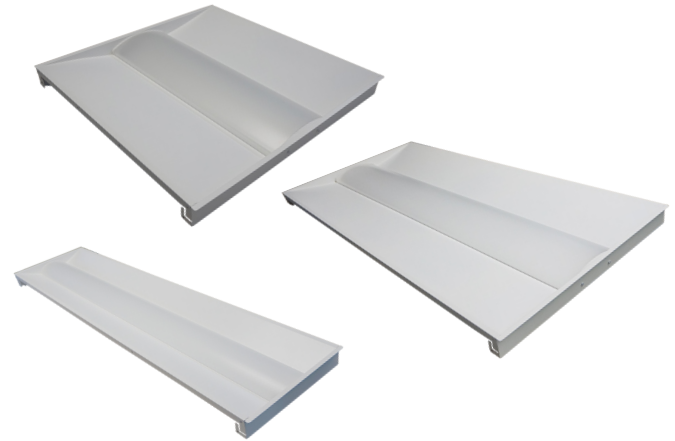

LED Centre Basket

RGD-CB3	Segment	Wattage Range	Lumen Range
	Commercial & Industrial	Selectable Wattage (20W-56W)	2,500-7,000lm

Features

- Slim design (2.24" depth) White Powder Coated CRCA housing for better Thermal Management.
- Damp Location rated with operating temperature range of -20 °C - + 50 °C.
- Field Selectable CCT (3500K, 4000K & 5000K) along with 120-347V LED Auto-Sensing driver.
- Available in (1'x4', 2'x2', 2'x4') sizes with Field Selectable Multi-wattage variant.
- L70 > 100,000 hours, cULus Certified.

Specifications

Housing:

White Powder Coated CRCA housing for better Thermal Management.

Optics:

Premium Grade frosted PMMA with low glare.

Mounting:

Grid Ceiling, Surface and Suspension installation with help of optional kits.

Driver:

120-347V LED Auto-Sensing driver with Operating temperature range of -20 °C ~ +50 °C.

LED:

Field Selectable CCT of 3500K, 4000K & 5000K. Efficacy of $\geq 125\text{lm/w}$.