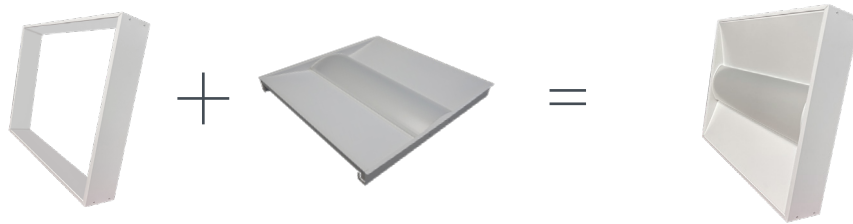

* Controller necessary for change of Sensor settings. Default setting, Brightness 100%, Sensitivity 100%, Hold Time 5 min., Stand-by Time 60 min., Stand-by Dim 30% to Off.

Surface Mount Frame

Center Basket Fixture

DLC Certification

Ordering #	Model Number	Primary Use	DLC Standard	DLC Premium
3680335	RGD-CB3/14/MW/MK/120-347V/D	1x4 Luminaires for Ambient Lighting of Interior Commercial Spaces	-	S-SMQ5TC
3680337	RGD-CB3/22/MW/MK/120-347V/D	2x2 Luminaires for Ambient Lighting of Interior Commercial Spaces	-	S-E86473
3680338	RGD-CB3/M/24/MW/MK/120-347V/D	2x4 Luminaires for Ambient Lighting of Interior Commercial Spaces	-	S-P36ZKD
3680336	RGD-CB3/S/22/MW/MK/120-347V/D	2x2 Luminaires for Ambient Lighting of Interior Commercial Spaces	-	S-MZW24K
3680339	RGD-CB3/XL/24/MW/MK/120-347V/D	2x4 Luminaires for Ambient Lighting of Interior Commercial Spaces	-	S-VKODJ4