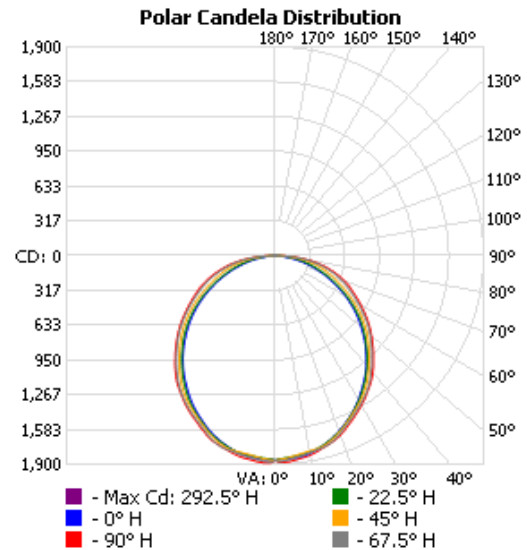

Polar Candela

Applications

Offices

Hospitals

Malls

Showrooms