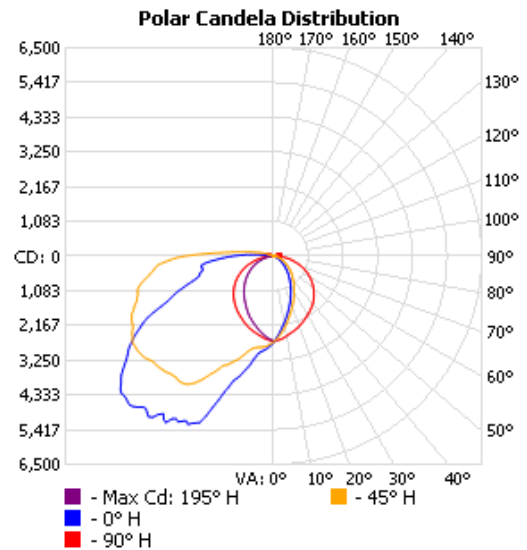

Polar Candela