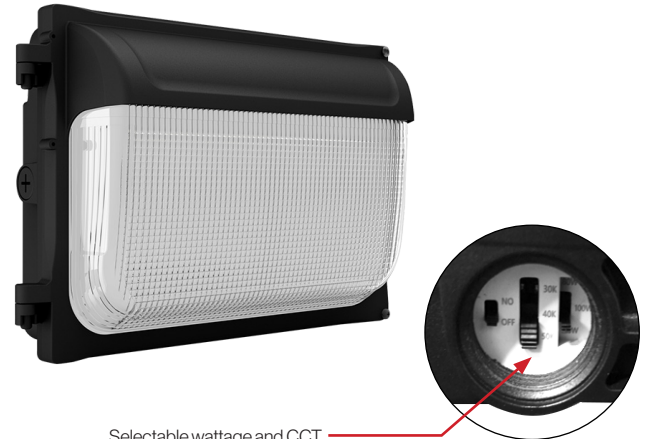

# LED Wall Pack Light

<b>SSL-WP1TS</b>	<b>Segment</b>	<b>Wattage Range</b>	<b>Lumen Range</b>
	Commercial & Residential	Selectable Wattage (30W-120W)	3,900-15,600lm

## Features

- Aesthetically Designed Compact Wallpack with Glass diffuser for long life & trouble free operation.
- IP65 rated with operating temperature range of -40 °C ~ + 45 °C.
- Field Selectable CCT 3000K, 4000K & 5000K
- Efficacy of  $\geq 130$  lm/W with  $\geq 80$  CRI.
- Integral Photocell included (on/off switchable)