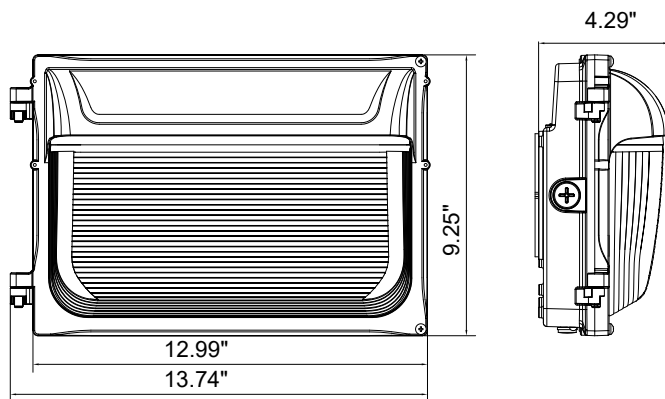

Controls:

Compatible with 0-10V Dimming

Selectable wattage and CCT

Dimensional Drawing

Polar Candela

Applications

Malls

Hotels