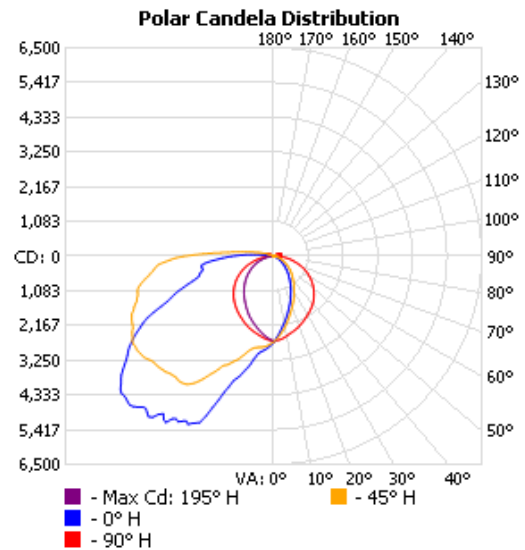

LED Wall Pack Light

SSL-WP1TS	Segment	Wattage Range	Lumen Range
	Commercial & Residential	Selectable Wattage (30W-120W)	3,900-15,600lm

Features

- Aesthetically Designed Compact Wallpack with Glass diffuser for long life & trouble free operation.
- Wet Location rated with operating temperature range of -40 °C - +45 °C.
- Field Selectable CCT 3000K, 4000K & 5000K
- Efficacy of ≥ 130 lm/W with ≥ 80 CRI.
- Integral Photocell included (on/off switchable)

Controls:

Compatible with 0-10V Dimming

Selectable wattage and CCT

Dimensional Drawing

Polar Candela

Applications

Malls

Hotels