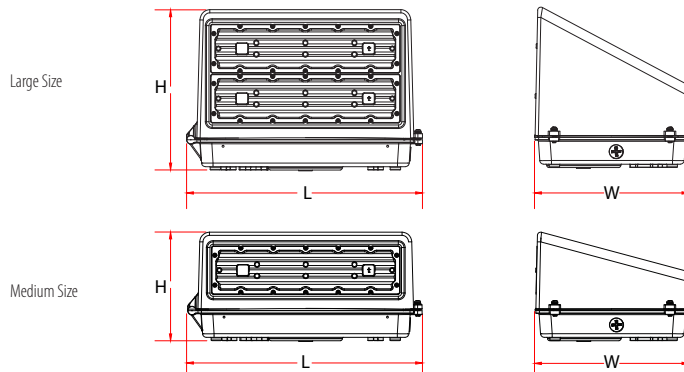

LED Full Cutoff Wall Pack

SSL-WP3T	Segment	Wattage Range	Lumen Range
	Commercial & Industrial	Selectable Wattage (25W-150W)	3,250-18,400lm

Features

- Modern Design Compact Wallpack with Glass diffuser for long life.
- IP65 Wet Location rated with operating temperature range of -40 °C ~ +40 °C.
- Field Selectable (CCT 3000K, 4000K & 5000K) and wattage (25W - 60W in 60M & 90W - 150W in 150L model).
- Efficacy of ≥ 120 lm/W with 120-347V LED Auto-Sensing driver

Dimensional Drawing

Medium Size

Large Size

Polar Candela

Applications

Malls

Hotels

Industry