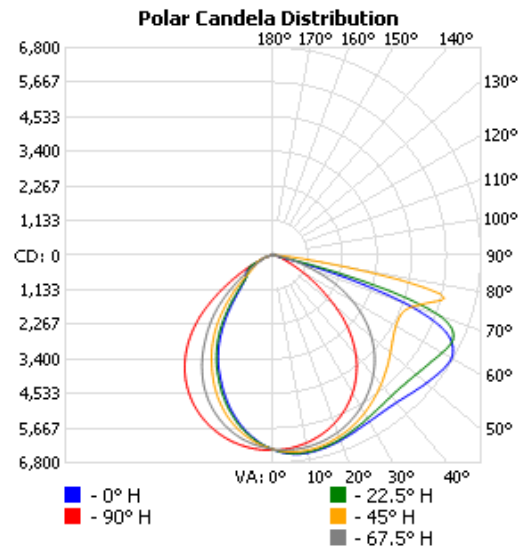

LED Full Cutoff Wall Pack

SSL-WP3T	Segment	Wattage Range	Lumen Range
	Commercial & Industrial	Selectable Wattage (25W-150W)	3,250-18,400lm

Features

- Modern Design Compact Wallpack with Glass diffuser for long life.
- IP65 Wet Location rated with operating temperature range of -40 °C ~ +40 °C.
- Field Selectable (CCT 3000K, 4000K & 5000K) and wattage (25W - 60W in 60M & 90W - 150W in 150L model).
- Efficacy of ≥ 120 lm/W with 120-347V LED Auto-Sensing driver

Dimensional Drawing

Medium Size

Large Size

Polar Candela

Applications

Malls

Hotels

Industry

Family Name	Fixture Type	Type	Wattage	CCT	Voltage	Dimmable	Photocell	Finish
SSL (Solid state lighting)	WP3T (LED full cutoff wall pack)	60M (Max. 60W, medium size) 150L (Max. 150W, large size)	MW (Selectable Wattage)	MK (Selectable Kelvin/CCT)	120-347V	D (Dimmable)	PC (Photocell)	DB (Dark bronze) BK (Black)