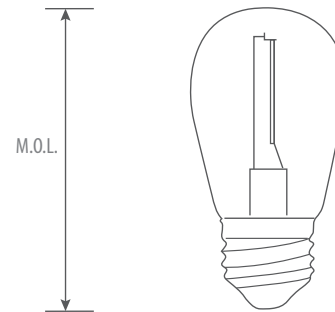

## Features & Benefits

- UL/cUL listed
- Omni light (Beam angle 330°)
- High CRI (80+)
- 25,000 hour average life span
- Rated for wet locations

## Dimensional Drawing