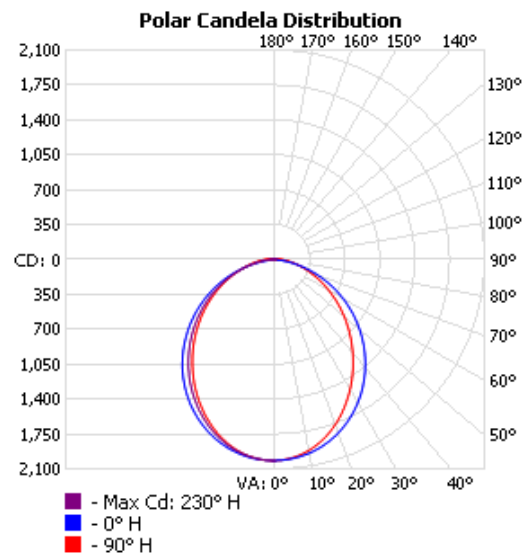

Polar Candela

Applications

Corridors

Utility rooms

Warehousing