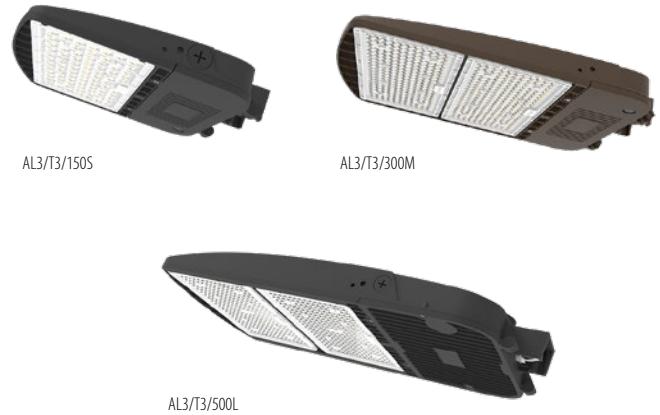

LED Area Light

SSL-AL3	Segment	Wattage Range	Lumen Range
	Commercial & Industrial	Selectable Wattage (70-500W)	9,100-68,810lm

Features

- Slim & Compact LED Area Lighter with Polycarbonate Lens.
- IP65 Wet Location rated with operating temperature range of -40 °C ~ + 45 °C.
- Field Selectable (CCT 3000K, 4000K & 5000K) and wattage of 70 – 500 W
- Efficacy of ≥ 130 lm/W with Lumiled LED
- 120-347V LED Auto-Sensing driver with 10KV Surge Protection Device.
- CRI>80, L70 @ 50,000 Hrs.

Specifications

Housing:

Pressure Die Cast Aluminum body to ensure better Thermal Management.

Optics:

UV Resistant Prismatic Polycarbonate Lens Type III, optional Type IV and V ordered separately.

Mounting:

Multiple installation via. Slipfitters, Square/Round Pole Mount, Adjustable Trunnion & Small Yoke.

Driver:

Auto-sensing 120-347 V LED driver with Operating temperature range of -40 °C ~ + 45 °C

LED:

Field Selectable CCT of 3000K, 4000K & 5000K. Efficacy of ≥ 130 lm/w.

Controls:

Compatible with 0-10V Dimming. Area light is complete with installed photocell receptacle and "Shorting Cap" for ease of photocell application if desired. Photocell is an option and sold separately.

Dimensional Drawing

	L	L2	W	H
AL3/T3/150S	13.31"	11.41"	12.4"	2.47"
AL3/T3/300M	19.19"	17.27"	12.4"	2.48"
AL3/T3/500L	27.33"	25.44"	13.21"	2.86"

Polar Candela

Applications

Roadways

Parking Lots

Auto Dealerships

Campuses