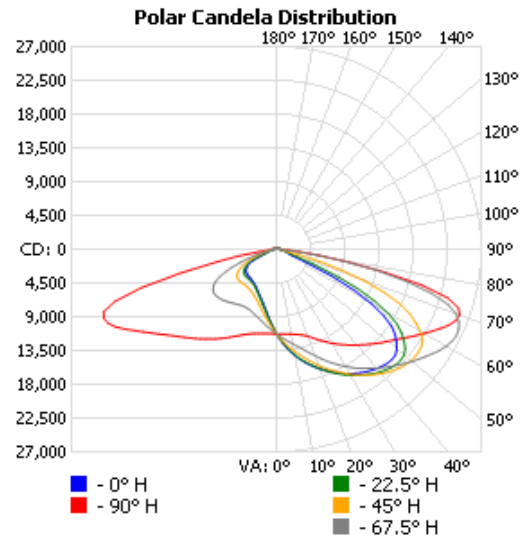

Polar Candela

Applications

Roadways

Parking Lots

Auto Dealerships

Campuses