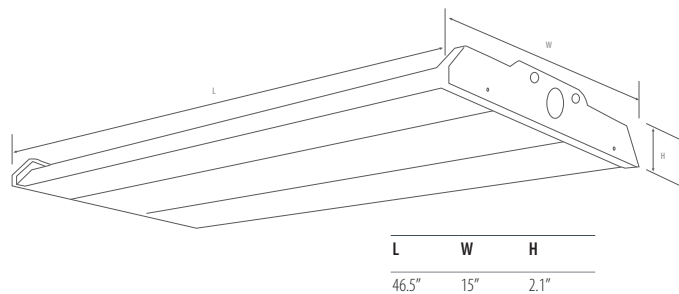

Features & Benefits

- cUL listed, DLC Premium rated
- System light efficacy 150 LPW, 120-347V auto-sensing driver
- 10' white cord, 10' aircraft cable (set)
- Formed steel housing with white powder coat finish/ frosted lens
- 0-10V dimming, product can dim down to 10%
- CRI≥80, 120° beam spread, L70 @ 100,000 hrs
- Damp location rated

Dimensional Drawing

Ordering Information Example: SEL-LHB/540XXL/40/120-347V/AC/D

Family Name	Fixture Type	Wattage	CCT	Voltage (V)	Mounting	Dimmable
SEL	LHB (Linear high bay)	540XL (540W)	40 (4000K) 50 (5000K)	120-347V	AC (Aircraft cable 10'set)	D (0-10V dimming)