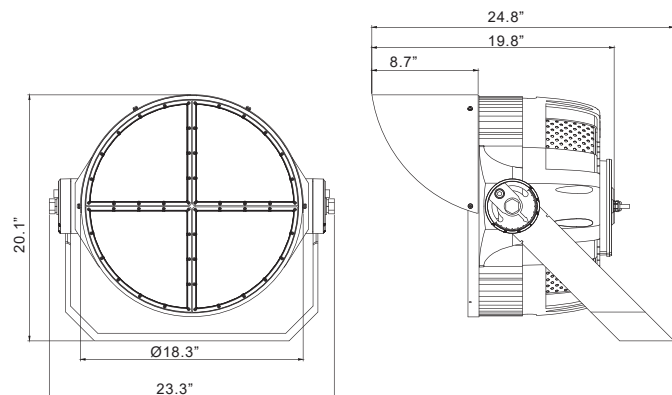

### Optical Data

LED Type	5050 LED
CCT	5000K
CRI	>70
Beam Angle	15°/25°/40°/60°/80°
Dimming	1-10V

cULus listed, DLC Premium, L70 @ 100000 Hrs

Black housing with Red accents, c/w Visor & "U" Bracket.

6KV surge protection, IP65 rated

### Dimensional Drawing

600M/MW

1000L/MW