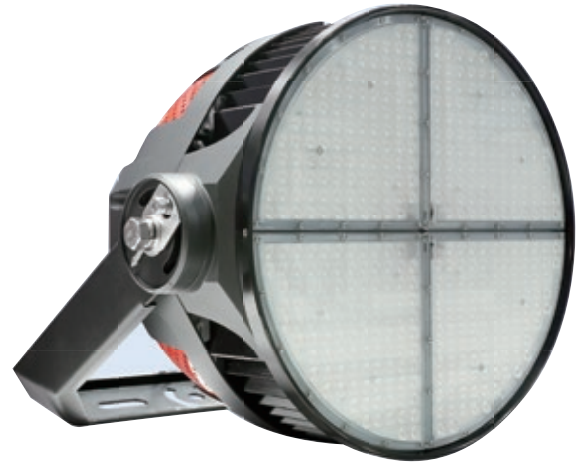

# LED FIXTURE

SSL Series

## LED Sports Light SSL-SL3

Delivers volumetric lighting and reducing glare.

5-year limited warranty

Operating temperature range -40° C ~ +50° C

### Optical Data

LED Type	5050 LED
CCT	5000K
CRI	>70
Beam Angle	15°/25°/40°/60°/80°
Dimming	1-10V

cULus listed, DLC Premium, L70 @ 100000 Hrs

Black housing with Red accents, c/w Visor & "U" Bracket.

6KV surge protection, IP65 rated

1M cable black, cast Aluminium design