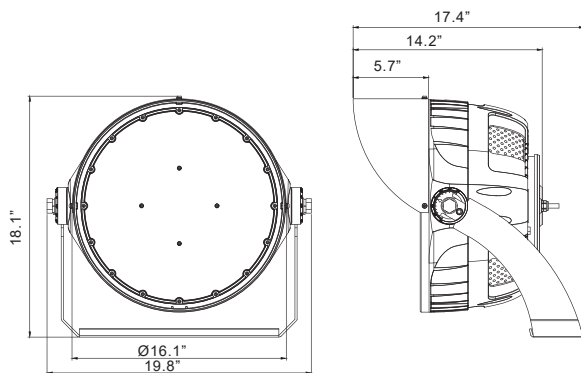

### Optical Data

LED Type	5050 LED
CCT	5000K
CRI	>70
Beam Angle	15°/25°/40°/60°/80°
Dimming	1-10V

cULus listed, DLC Premium, L70 @ 100000 Hrs

Black housing with Red accents, c/w Visor & "U" Bracket.

6KV surge protection, IP65 rated

### Dimensional Drawing

600M/MW

1000L/MW