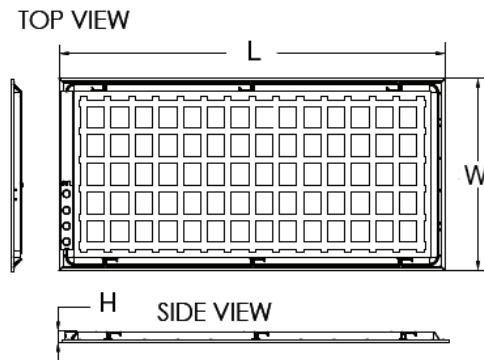

LED Backlit Panel

PRO-BLP3	Segment	Wattage Range	Lumen Range
	Commercial & Industrial	25W-50W	2,750-5,500lm

Features

- Ultra Slim Backlit panel with 35mm fixture height.
- Smaller frame allows for a larger luminous area, strengthened Back Panel
- Damp Location rated with operating temperature range of -20 °C ~ + 40 °C.
- Selectable CCT (3500k, 4000k & 5000K) with Selectable Wattage in 1x4, 2x4 & 2x2 Variants
- Auto-Sensing 120-347V Driver, <_ 10% Flicker
- Compatible with 0-10V Dimming
- DLC, cUL listed

	L	W	H
2'x2'	23.75"	23.75"	1.38"
2'x4'	47.75"	23.75"	1.38"
1'x4'	47.75"	11.9"	1.38"

Polar Candela

Applications

Offices

Malls

Hospitals

LED Backlit Panel

PRO-BLP3	Segment	Wattage Range	Lumen Range
	Commercial & Industrial	25W-50W	2,750-5,500lm