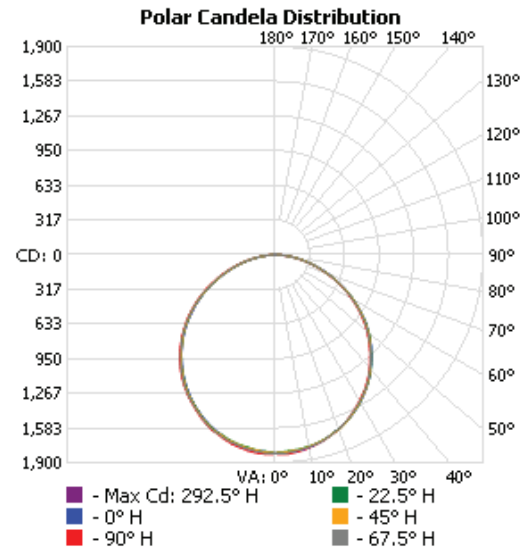

LED Backlit Panel

PRO-BLP3	Segment	Wattage Range	Lumen Range
	Commercial & Industrial	25W-50W	2,750-5,500lm

Features

- Ultra Slim Backlit panel with 35mm fixture height.
- Smaller frame allows for a larger luminous area, strengthened Back Panel
- Damp Location rated with operating temperature range of -20 °C ~ + 40 °C.
- Selectable CCT (3500k, 4000k & 5000K) with Selectable Wattage in 1x4, 2x4 & 2x2 Variants
- Auto-Sensing 120-347V Driver, <_ 10% Flicker
- Compatible with 0-10V Dimming
- DLC, cUL listed

120-347V LED Auto-Sensing driver with Operating temperature range of -20 °C ~ +40 °C.

LED:

Field Selectable CCT of 3500K, 4000K & 5000K. Efficacy of ≥ 115 lm/w.

Controls:

0-10V Dimming

PMMA lens

Dimensional Drawing

	L	W	H
2'x2'	23.75"	23.75"	1.38"
2'x4'	47.75"	23.75"	1.38"
1'x4'	47.75"	11.9"	1.38"

Polar Candela

Applications

Offices

Malls

Hospitals

LED Backlit Panel

PRO-BLP3	Segment	Wattage Range	Lumen Range
	Commercial & Industrial	25W-50W	2,750-5,500lm

Ordering Information Example: PRO-BLP3/22/MW/MK/120-347V/D

Family Name	Fixture Type	Size	Wattage	CCT	Voltage	Dimmable
PRO	BLP3 (LED Backlit panel)	22 (2'x2') 24 (2'x4') 14 (1'x4')	MW (Selectable Wattage)	MK (Selectable Kelvin)	120-347V	D (0-10V dimmable)