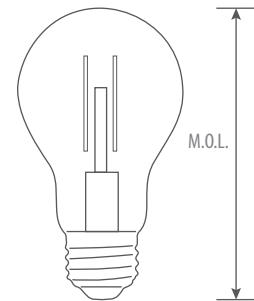

## Features & Benefits

- High CRI ≥90
- With clear, milky white glass cover
- Non-visible flicker < 30%
- 15,000 hours life, dimmable
- Damp location rated
- Not for totally enclosed fixtures

## Dimensional Drawing