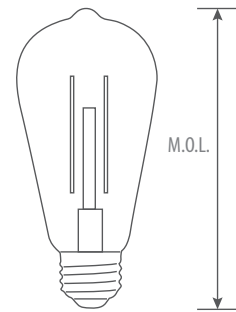

ST19 LED Filament Bulbs

AR2-ST19/I90

2-year limited warranty

Operating temperature range -25 °C ~ +45 °C

Features & Benefits

- High CRI ≥90
- With clear glass cover
- Non-visible flicker < 30%
- 15,000 hours life, dimmable
- Damp location rated
- Not for totally enclosed fixtures

Dimensional Drawing

Ordering Information Example: AR2-ST19/I90/5.5W/30/D/C/HO

Family Name	Lamp Type	CRI	Wattage	CCT	Dimmable	Cover	Output
AR2 (Artisan)	ST19	I90 (CRI≥90)	5.5W	30 (3000K) 40 (4000K)	D (Dimmable)	C (Clear)	HO (High lumen output)

Product Specification

Ordering Code	Model Number	Wattage (W)	Base	Voltage (V)	Hour Rating	Beam Angle	Initial Lumens(lm)	CCT(K)	Non-visible Flicker	CRI	Damp Location	Dimmable	M.O.L. (inch)	Case QTY.
1771239	AR2-ST19/I90/5.5W/30/D/C/HO	5.5	E26	120	15,000	330°	600	3000	< 30%	≥90	Yes	Yes	5.55	20
1771410	AR2-ST19/I90/5.5W/40/D/C/HO	5.5	E26	120	15,000	330°	600	4000	< 30%	≥90	Yes	Yes	5.55	20