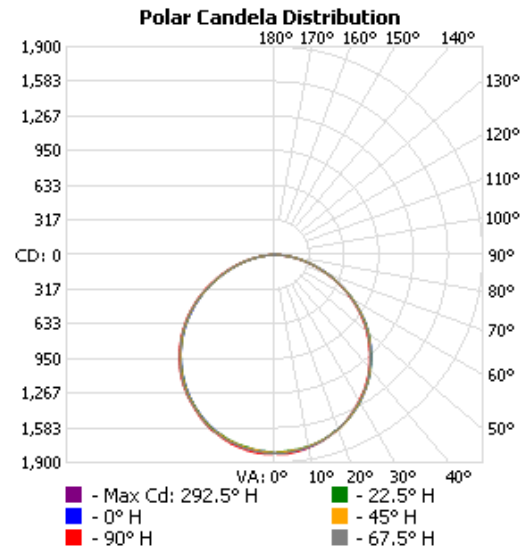

Polar Candela

Applications

Offices

Malls

Hospitals