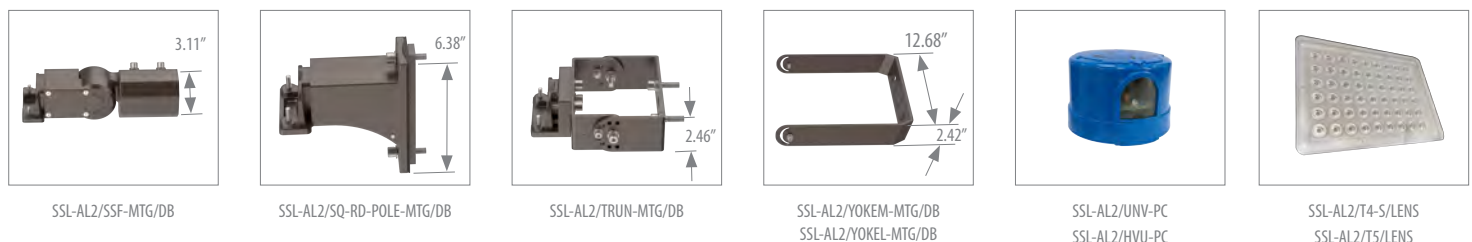

Ordering Information Example: SSL-AL2/T3/100W/40/120-347V/DB/D/SCR

Family Name	Fixture Type	Light Distribution Type	Wattage	CCT	Voltage (V)	Body Finish	Dimmable	Others	Options
SSL (Solid State Lighting)	AL2 (Area Lighter-AL2)	T3 (Type III)*	100W 150W 200W 240W 300W	40 (4000K) 50 (5000K)	120-347V	DB (Dark Bronze)	D (Dimmable)	SCR (shorting cap receptacle)	SSL-AL2/SSF-MTG/DB SSL-AL2/SQ-RD-POLE-MTG/DB SSL-AL2/TRUN-MTG/DB SSL-AL2/YOKEM-MTG/DB SSL-AL2/YOKEL-MTG/DB SSL-AL2/UNV-PC SSL-AL2/HVU-PC SSL-AL2/T4-S/LENSL SSL-AL2/T4-S/LENSM SSL-AL2/T5/LENSL SSL-AL2/T5/LENSM SSL-AL/WP/WC SSL-AL/WALL-MTG/DB

* Type III is default, you can order the optional lens separately for Type V (T5) and Type IV (T4).