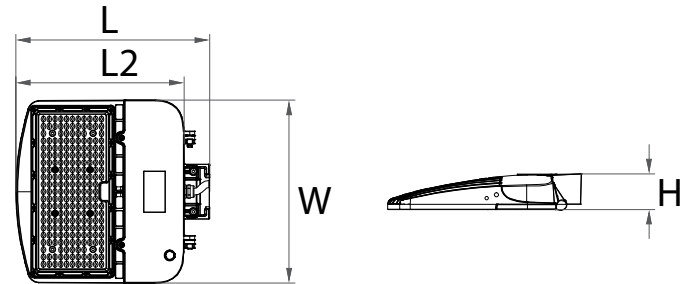

Applications

Parks, Shopping Malls, Outlets, Parking Lots, Historical Sites, Road Lighting