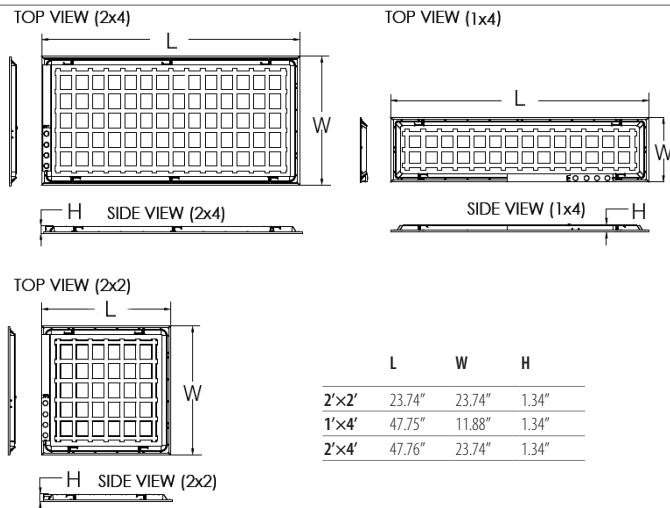

Select-Backlit Panel

SEL-BLP	Segment	Wattage Range	Lumen Range
	Commercial & Industrial	50-20W	5,750-2,300lm

The SEL-BLP delivers versatile performance in a slim, backlit design built for commercial and light industrial spaces. With field-selectable wattage and color temperature, this panel offers flexibility at the job site. High efficacy up to 115 lm/W and 120-347V compatibility make it ideal for energy-conscious installations. Certified for DLC Standard - Low Bay, the SEL-BLP is ready for rebate programs and reliable long-term use.

Features

- Field-selectable CCT: 3500K / 4000K / 5000K
- Field-selectable wattage: 20/30/40W or 30/40/50W
- Up to 115 lm/W; DLC Standard & Low Bay 120-347V universal input
- 0-10V dimming (dimming range driver-dependent)
- 50,000 hr (L70) lifetime
- Sizes: 2'x2', 1'x4', 2'x4', IP20, damp location rated
- Recessed or suspended mounting
- UL Certified for Canada

Key Specifications

Housing:

CRCA Steel back housing with Aluminum Frame

Optics:

High Quality Translucent opal color diffuser

Mounting:

Recessed and Suspended through Suspension Kit.

Driver:

120-347V LED Auto-Sensing driver with Operating temperature range of -20 °C-+40 °C.

LED:

Field Selectable CCT of 3500K, 4000K & 5000K. Efficacy of ≥ 115 lm/w.

Controls:

0-10V Dimming

Dimensional Drawing