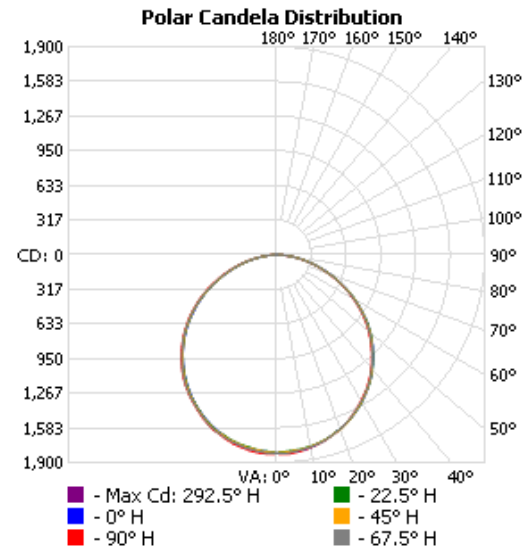

Features

- Field-selectable CCT: 3500K / 4000K / 5000K
- Field-selectable wattage: 20/30/40W or 30/40/50W
- Up to 115 lm/W; DLC Standard & Low Bay 120-347V universal input
- 0-10V dimming (dimming range driver-dependent)
- 50,000 hr (L70) lifetime
- Sizes: 2'x2', 1'x4', 2'x4', IP20, damp location rated
- Recessed or suspended mounting
- UL Certified for Canada

120-347V LED Auto-Sensing driver with Operating temperature range of -20 °C-+40 °C.

LED:

Field Selectable CCT of 3500K, 4000K & 5000K. Efficacy of ≥ 115 lm/w.

Controls:

0-10V Dimming

Dimensional Drawing

Polar Candela

Family Name	Fixture Type	Size	Wattage	CCT	Voltage	Dimmable
SEL (Select)	BLP (LED Backlit panel)	22 (2'x2') 14 (1'x4') 24 (2'x4')	MW (Selectable Wattage)	MK (Selectable Kelvin)	120-347V	D (0-10V dimmable, 100%-1%)