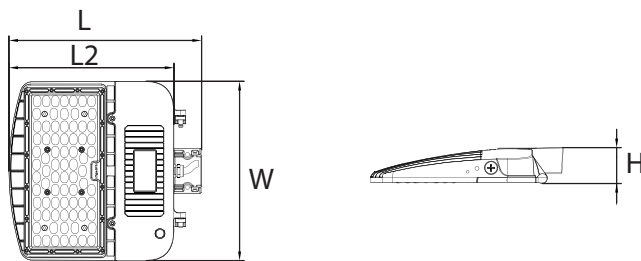

LED Area Light

SSL-AL3	Segment	Wattage Range	Lumen Range
	Commercial & Industrial	Selectable Wattage (70-500W)	7,350-68,810lm

Features

- Slim & Compact LED Area Lighter with Polycarbonate Lens.
- IP65 Wet Location rated with operating temperature range of -40 °C ~ + 45 °C.
- Field Selectable (CCT 3000K, 4000K & 5000K) and wattage of 70 – 500 W
- Efficacy of ≥ 130 lm/W with Lumiled LED
- 120-347V LED Auto-Sensing driver with 10KV Surge Protection Device.
- cULus listed , CRI>80, L80 @ 100,000 Hrs.

Specifications

Housing:

Pressure Die Cast Aluminum body to ensure better Thermal Management.

Optics:

UV Resistant Prismatic Polycarbonate Lens Type III, optional Type IV and V ordered separately.

Mounting:

Multiple installation via. Slipfitters, Square/Round Pole Mount, Adjustable Trunnion & Small Yoke.

Driver:

Auto-sensing 120-347 V LED driver with Operating temperature range of -40 °C ~ + 45 °C

LED:

Field Selectable CCT of 3000K, 4000K & 5000K. Efficacy of ≥ 130 lm/w.

Dimensional Drawing

	L	L2	W	H
AL3/T3/150S	13.31"	11.41"	12.4"	2.47"
AL3/T3/300M	19.19"	17.27"	12.4"	2.48"
AL3/T3/500L	27.33"	25.44"	13.21"	2.86"

AL3/T3/150S

AL3/T3/300M

AL3/T3/500L

Polar Candela

Applications