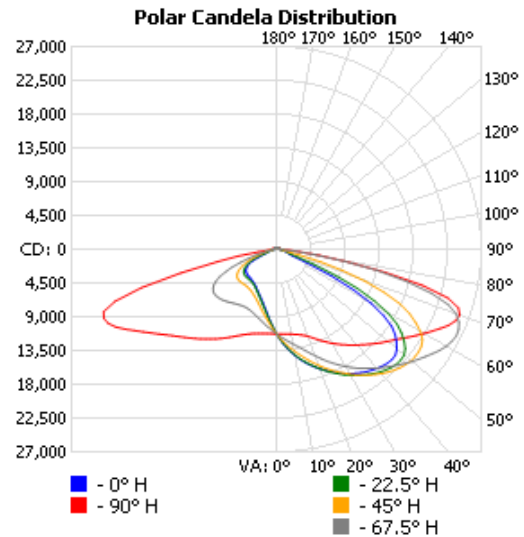

Dimensional Drawing

	L	L2	W	H
AL3/T3/150S	13.31"	11.41"	12.4"	2.47"
AL3/T3/300M	19.19"	17.27"	12.4"	2.48"
AL3/T3/500L	27.33"	25.44"	13.21"	2.86"

AL3/T3/150S

AL3/T3/300M

AL3/T3/500L

Polar Candela

Applications

Family Name	Fixture Type	Light Distribution Type	Wattage	CCT	Voltage	Body Finish	Dimmable	Others
SSL (Solid state lighting)	AL3 (LED area light)	T3 (Type III)*	150S/MW (Max.150W, Selectable Wattage) 300M/MW (Max.300W, Selectable Wattage) 500L/MW (Max.500W, Selectable Wattage)	MK (Selectable CCT) 50 (5000K) 22 (2200K)	120-347V	DB (Dark Bronze) BK (Black) WH (White)	D (0-10V Dimming)	SCR (Shorting cap receptacle)