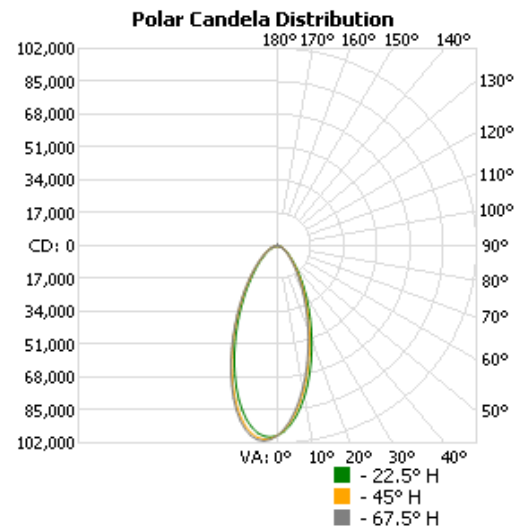

Polar Candela

Applications

Community Sports Field

Parks

Golf Course