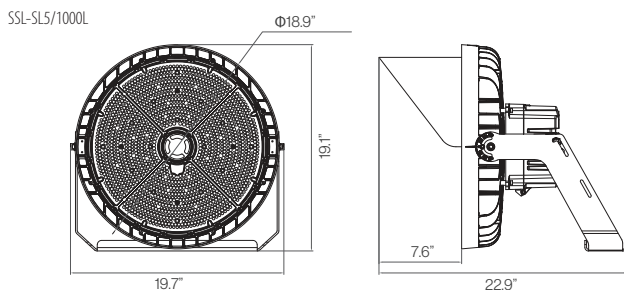

LED Sports Light

SSL-SL5	Segment	Wattage Range	Lumen Range
	Commercial & Industrial	300W- 1000W	4,5000-156,000lm

The SSL-SL5 delivers volumetric lighting and reducing glare.

Features

- Aesthetically Designed Sports Lighter with Pressure Die Cast Aluminum Housing.
- Separate Driver Housing for better thermal management.
- Efficacy of 150 lm/w with UN3 (120-347V) Auto-Sensing Driver.
- Field Selectable Wattage and 50K CCT
- IP66, Wet Location Rated with L70 @ 50,000 Hrs
- Compatible with 0-10V Dimming, 20KV SPD
- Remote Driver Capability.
- Preinstalled Zhaga Base for Turosmart compatibility.
- Comes with Visor and Yoke Mount for ease of installation.

LED Auto Sensing driver with Operating temperature range of -40 °C ~ +45 °C

LED :

5000K CCT with Efficacy of 150lm/w

Controls :

0-10V Dimming

Dimensional Drawing

Polar Candela

Applications

Community Sports Field

Parks

Golf Course

LED Sports Light

SSL-SL5	Segment	Wattage Range	Lumen Range
	Commercial & Industrial	300W- 1000W	4,5000-156,000lm

Ordering Information Example: SSL-SL5/600M/MW/50K/UN3/40D/S

Family Name	Fixture Type	Wattage	CCT	Voltage	Beam Angle	Options
SSL (Solid State Lighting)	SL5 (Sports Light)	600M/MW (Max.600W, Selectable Wattage) 1000L/MW (Max.1000W, Selectable Wattage)	50K (5000K)	UN3 (120-347V)	40D (40°)	S (Sensor Receptacle)