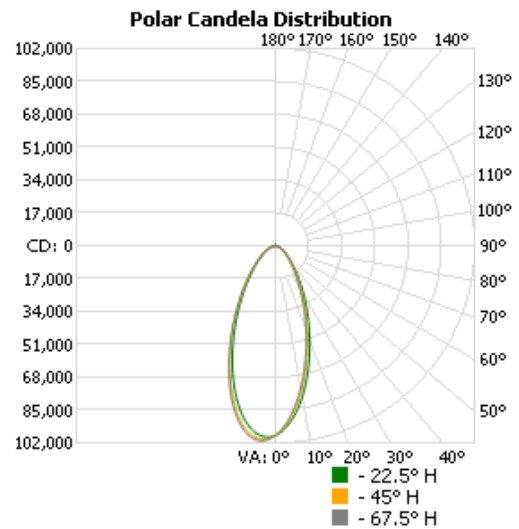

LED Sports Light

SSL-SL5	Segment	Wattage Range	Lumen Range
	Commercial & Industrial	300W- 1000W	4,5000-156,000lm

The SSL-SL5 delivers volumetric lighting and reducing glare.

Features

- Aesthetically Designed Sports Lighter with Pressure Die Cast Aluminum Housing.
- Separate Driver Housing for better thermal management.
- Efficacy of 150 lm/w with UN3 (120-347V) Auto-Sensing Driver.
- Field Selectable Wattage and 50K CCT
- IP66, Wet Location Rated with L70 @ 50,000 Hrs
- Compatible with 0-10V Dimming, 20KV SPD
- Remote Driver Capability.
- Preinstalled Zhaga Base for Turosmart compatibility.
- Comes with Visor and Yoke Mount for ease of installation.

LED Auto Sensing driver with Operating temperature range of -40 °C ~ +45 °C

LED :

5000K CCT with Efficacy of 150lm/w

Controls :

0-10V Dimming

Dimensional Drawing

Polar Candela

Applications

Community Sports Field

Parks

Golf Course

LED Sports Light

SSL-SL5	Segment	Wattage Range	Lumen Range
	Commercial & Industrial	300W- 1000W	4,5000-156,000lm

Ordering Information Example: SSL-SL5/600M/MW/50K/UN3/40D/S

Family Name	Fixture Type	Wattage	CCT	Voltage	Beam Angle	Options
SSL (Solid State Lighting)	SL5 (Sports Light)	600M/MW (Max.600W, Selectable Wattage) 1000L/MW (Max.1000W, Selectable Wattage)	50K (5000K)	UN3 (120-347V)	40D (40°)	S (Sensor Receptacle)