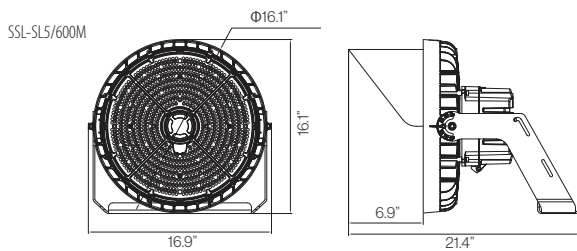

LED Sports Light

SSL-SL5	Segment	Wattage Range	Lumen Range
	Commercial & Industrial	300W- 1000W	4,5000-156,000lm

The SSL-SL5 delivers volumetric lighting and reducing glare.

Features

- Aesthetically Designed Sports Lighter with Pressure Die Cast Aluminum Housing.
- Separate Driver Housing for better thermal management.
- Efficacy of 150 lm/w with UN3 (120-347V) Auto-Sensing Driver.
- Field Selectable Wattage and 50K CCT
- IP66, Wet Location Rated with L70 @ 50,000 Hrs
- Compatible with 0-10V Dimming, 20KV SPD
- Remote Driver Capability.
- Preinstalled Zhaga Base for Turosmart compatibility.
- Comes with Visor and Yoke Mount for ease of installation.

LED Auto Sensing driver with Operating temperature range of -40 °C ~ +45 °C

LED :

5000K CCT with Efficacy of 150lm/w

Controls :

0-10V Dimming

Dimensional Drawing

Polar Candela

Applications

Community Sports Field

Parks

Golf Course

LED Sports Light

SSL-SL5	Segment	Wattage Range	Lumen Range
	Commercial & Industrial	300W- 1000W	4,5000-156,000lm

Ordering Information Example: SSL-SL5/600M/MW/50K/UN3/40D/S