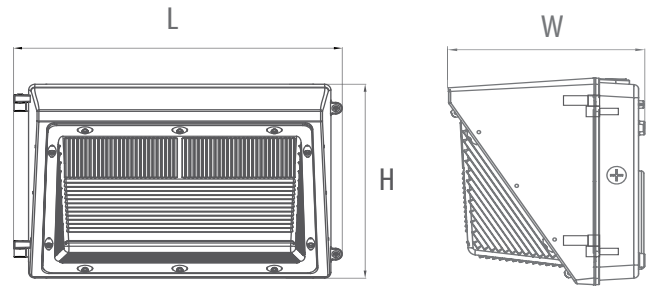

Dimensional Drawing

Ordering Information Example: SSL-WP1T+/60M/MW/MK/120-347V/D/DB

Family Name	Fixture Type	Wattage	CCT	Voltage	Dimmable	Finish
SSL (Solid state lighting)	WP1T+ (LED glass wall pack)	60M/MW (Max. 60W Selectable Wattage) 120XL/MW (Max. 120W Selectable Wattage)	MK (Selectable Kelvin/CCT)	120-347V	D (Dimmable)	DB (Dark bronze) BK (Black)

Product Specification

Ordering Code	DLC Premium	Model Number	Wattage (W)	Input Voltage (V)	L70-Hour Rating	Initial Delivered Lumens (lumen)	CCT (K)	CRI	Wet Location	Dimension L×W×H(inch)	Case QTY.
3682247	Y	SSL-WP1T+/60M/MW/MK/120-347V/D/DB	60-50-40-30	120-347V	50,000	8700-7250-5800-4350	30-40-50	≥80	Yes	14.3"×9"×7.8"	2
3682248	Y	SSL-WP1T+/120XL/MW/MK/120-347V/D/BK	120-105-90-75	120-347V	50,000	17400-15225-13050-10875	30-40-50	≥80	Yes	14.3"×9"×7.8"	2
3682249	Y	SSL-WP1T+/120XL/MW/MK/120-347V/D/DB	120-105-90-75	120-347V	50,000	17400-15225-13050-10875	30-40-50	≥80	Yes	14.3"×9"×7.8"	2

DLC Certification

Ordering #	Model Number	Primary Use	DLC Standard	DLC Premium
3682247	SSL-WP1T+/60M/MW/MK/120-347V/D/DB	Outdoor Non-Cutoff and Semi-Cutoff Wall-Mounted Area Luminaires	-	S-185MTX
3682249	SSL-WP1T+/120XL/MW/MK/120-347V/D/DB	Outdoor Non-Cutoff and Semi-Cutoff Wall-Mounted Area Luminaires	-	S-R306VC
3682248	SSL-WP1T+/120XL/MW/MK/120-347V/D/BK	Outdoor Non-Cutoff and Semi-Cutoff Wall-Mounted Area Luminaires	-	S-X1JZZX