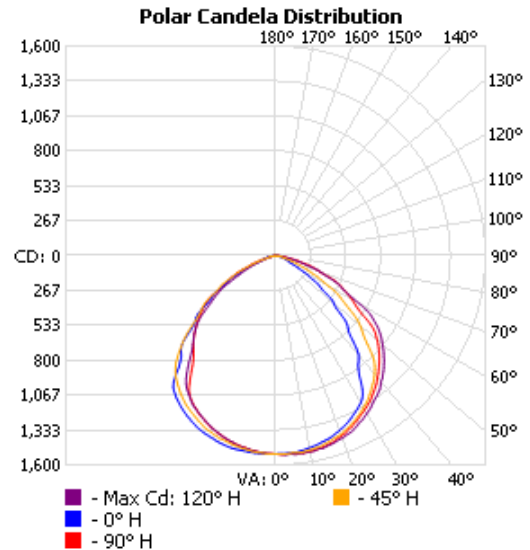

Polar Candela

Applications

Malls

Hotels

Residences

Office Complex