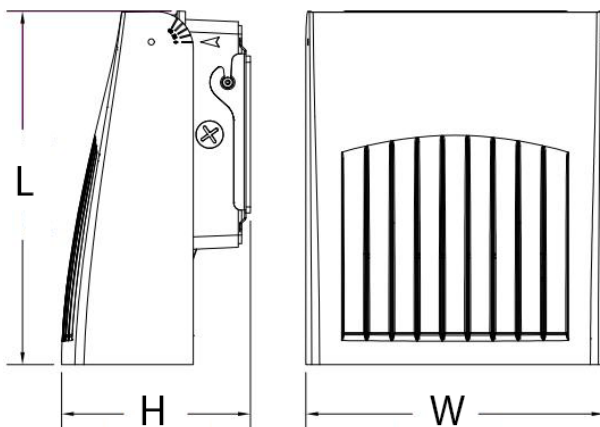

LED Adjustable Wall Pack

SSL-WP2T+	Segment	Wattage Range	Lumen Range
	Universal	Selectable Wattage (15W-75W)	1,950-9,750lm

Features

- Modern Design Compact Wallpack with Glass diffuser for long life & trouble free operation.
- Wet Location rated with operating temperature range of -40 °C - +50 °C.
- Field Selectable (CCT 3000K, 4000K & 5000K) and wattage (15W - 30W in 30M & 40W – 75W in 75L model).
- Efficacy of ≥ 130 lm/W with 120-347V LED Auto-Sensing driver
- Built-in Photocell

Specifications

Housing:

Pressure Die Cast Aluminum body to ensure better Thermal Management.

Optics:

UV Resistant Glass Cover with Type III light distribution

Mounting:

Surface Mounting

Driver:

Dimensional Drawing

Polar Candela

Applications

Malls

Hotels

Residences

Office Complex

LED Adjustable Wall Pack

SSL-WP2T+	Segment	Wattage Range	Lumen Range
	Universal	Selectable Wattage (15W-75W)	1,950-9,750lm

Ordering Information Example: SSL-WP2T+/30M/MW/MK/120-347V/D/DB

Family Name	Fixture Type	Wattage	CCT	Voltage	Dimmable	Finish
SSL (Solid state lighting)	WP2T+(LED adjustable wall pack)	30M (Max. 30W Selectable Wattage) 75L (Max. 75W Selectable Wattage)	MK (Selectable Kelvin/CCT)	120-347V	D (Dimmable)	DB (Dark bronze) BK (Black)