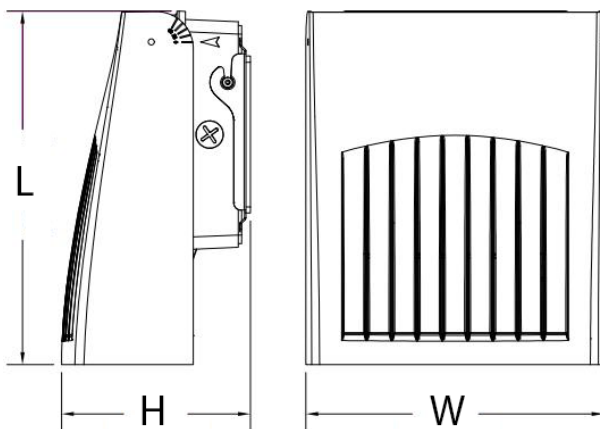

LED Adjustable Wall Pack

SSL-WP2T+	Segment	Wattage Range	Lumen Range
	Universal	Selectable Wattage (15W-75W)	1,950-9,750lm

Features

- Modern Design Compact Wallpack with Impact Resistant Tempered Glass diffuser for long life & trouble free operation.
- Wet Location rated with operating temperature range of -40 °C - +50 °C.
- Field Selectable (CCT 3000K, 4000K & 5000K) and wattage (15W - 30W in 30M & 40W – 75W in 75L model).
- Efficacy of ≥ 130 lm/W with 120-347V LED Auto-Sensing driver
- Built-in Photocell

Specifications

Housing:

Pressure Die Cast Aluminum body to ensure better Thermal Management.

Optics:

UV Resistant Glass Cover with Type III light distribution

Mounting:

Surface Mounting

Driver:

Dimensional Drawing

Polar Candela

Applications

Malls

Hotels

Residences

Office Complex

LED Adjustable Wall Pack

SSL-WP2T+	Segment	Wattage Range	Lumen Range
	Universal	Selectable Wattage (15W-75W)	1,950-9,750lm

Ordering Information Example: SSL-WP2T+/30M/MW/MK/120-347V/D/DB

Family Name	Fixture Type	Wattage	CCT	Voltage	Dimmable	Finish
SSL (Solid state lighting)	WP2T+(LED adjustable wall pack)	30M (Max. 30W Selectable Wattage) 75L (Max. 75W Selectable Wattage)	MK (Selectable Kelvin/CCT)	120-347V	D (Dimmable)	DB (Dark bronze) BK (Black)