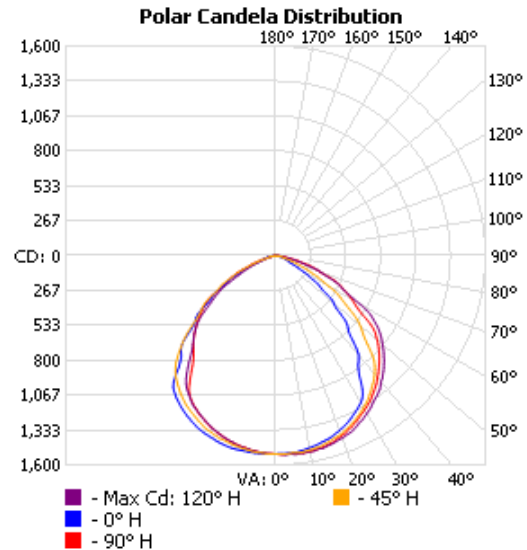

Polar Candela

Applications

Malls

Hotels

Residences

Office Complex