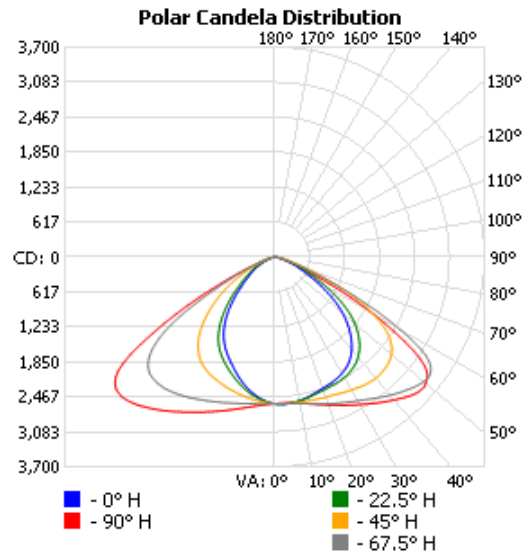

Polar Candela