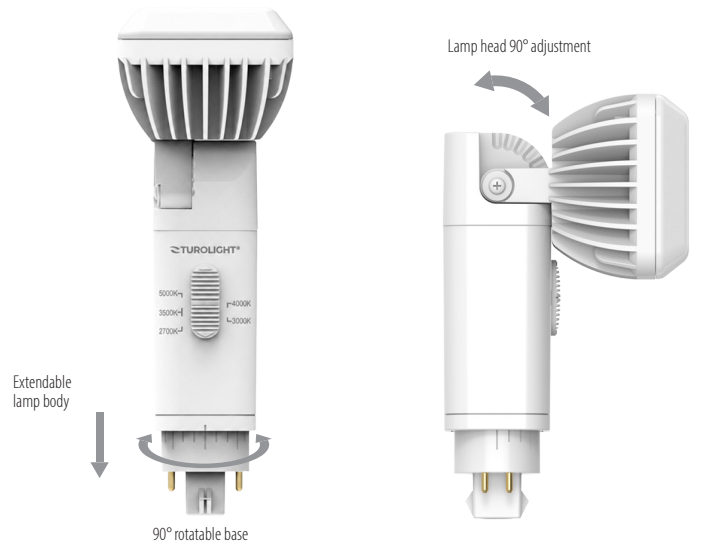

LED PL lamps - Universal Position

VIV-PL/HY/5CCT/G24q/DUO

5-year limited warranty

Operating temperature range: -20°C to +40°C

Features & Benefits

HY wiring configuration supports both Type A (refer to ballast compatibility list) and Type B (ballast bypass) operation.

Duo installation — horizontal and vertical mounting via rotatable lamp head.

Extendable lamp body with 90° rotatable base for precise positioning across various fixture types.

cUL listed for damp locations

50,000-hour lifespan (L70)

5-year warranty (sockets or ballasts older than 5 years must be replaced to qualify)

Dimensional Drawing

Ordering Information Example: VIV-PL/HY/9W/5CCT/G24q/DUO

Family Name	Lamp Type	Wattage	CCT	Base	Installation
VIV (Vivid Series)	PL/HY (PL Hybrid)	9W	5CCT (Selectable 5 CCT)	G24q	DUO (Dual Orientation – Horizontal & Vertical)