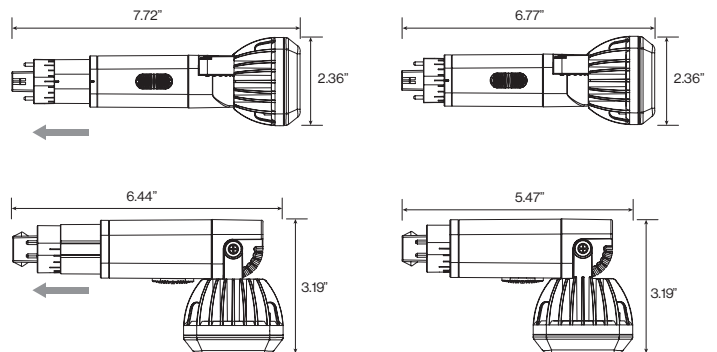

Duo installation — horizontal and vertical mounting via rotatable lamp head.

Extendable lamp body with 90° rotatable base for precise positioning across various fixture types.

cUL listed for damp locations

50,000-hour lifespan (L70)

5-year warranty (sockets or ballasts older than 5 years must be replaced to qualify)

Dimensional Drawing

Ordering Information Example: VIV-PL/HY/9W/5CCT/G24q/DUO

Family Name	Lamp Type	Wattage	CCT	Base	Installation
VIV (Vivid Series)	PL/HY (PL Hybrid)	9W	5CCT (Selectable 5 CCT)	G24q	DUO (Dual Orientation – Horizontal & Vertical)