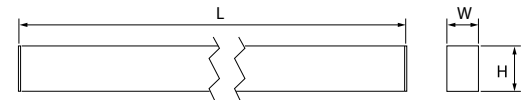

Specifications

- Housing:** The Zenith60 housing is constructed of extruded aluminum 6063T5.
- End Caps:** Die cast aluminum fastened to housing with internal fasteners.
- Optics:** Frosted polycarbonate snap in lens with Lambertian distribution.
- Driver:** LED drivers for Direct outputs are contractor wattage selectable and universal 120-347V input (up to 3 different outputs – see output chart). Less than 20% THD and 0-10V dimmable down to 1%.
- Power Feed:** The unit comes complete with 18/5 STW 600V rated power cable (White).
- Suspension:** Galvanized 1.5mm (1/16") aircraft cable with fully adjustable grippers for ease of on-site leveling. All suspension points are field adjustable along the length of a unit.
- LED:** Name brand LED with long life offered in standard 80+ CRI. On board selectable CCT offers maximum flexibility (3000K/3500K/4000K).
- Finish:** Polyester powder painted finish

Dimensional Drawing

	L	W	H
4FT	47.24"	2.36"	3.35"

Ordering Information Example: ZNTH60-PRO/PD/4/F/05L/MK3/80/UN3/D1/W/W6/S6/W

Family/ Series	Mounting	Function	Length	Diffuser Direct	Max Total Lumens	CCT 30K/35K/40K	CRI	Voltage	Driver	Housing Finish	Cord Colour/Length	Suspension Length	Canopy Colour	Options*												
ZNTH60-PRO	P	Pendant	D	Direct	4	4ft	F	Frosted	05L	5000 (4ft)	MK3	80	UN3	120-347V	D1	0-10V Dim 1%	W	White	W6	White 6ft	S6	6ft	W	White	K1	White Cable kit