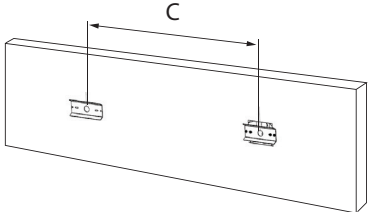

Project:			
Ordering info:			
Submitted by:		Date:	

**Mounting**

Mounting centers location

	C
4FT	695mm 27.36"
8FT	1885mm 74.21"

Place luminaire hang onto wall brackets

Adjust the level slightly by screws in the bottom and secure in place.