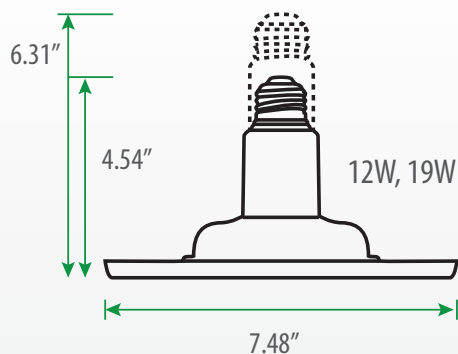

Key Features

- Adjustable Neck Design
- Energy Star Listed
- Suitable for type IC, type Non-IC and Air Tight Housings
- 8.5W replaces 45W incandescent
- 12W replaces 65W incandescent
- 19W replaces 120W incandescent
- Dimmable
- High CRI (80+)
- 25,000 hour average life
- 8.5W adjustable 3", 3.5" and 4"
- 12W, 19W adjustable 4", 5" and 6"
- Indoor - Suitable for Damp Locations

Other information

- Operating temperature range between -20°C and +45°C
- UL/cUL listed, RoHS compliant
- 3-year limited warranty in commercial and residential use

Dimensions

Order Code	Model Number	ES	Watts	Base	Volts	Hour Rating	Beam Angle	Initial Lumens	CCT (K)	CRI	M.O.D. (inch)	M.O.L. (inch)	QTY (box/pc)
1762181	VIV-RK/RF/8.5W/27/D (2PK)		8.5	E26	120	25,000	115°	500	2700	80	5.12	3.81 - 5.39	8/16
1762727	VIV-RK/RF/8.5W/30/D (2PK)		8.5	E26	120	25,000	115°	500	3000	80	5.12	3.81 - 5.39	8/16
1762817	VIV-RK/RF/8.5W/40/D (2PK)		8.5	E26	120	25,000	115°	500	4000	80	5.12	3.81 - 5.39	8/16
1762519	VIV-RK/RF/8.5W/50/D (2PK)		8.5	E26	120	25,000	115°	500	5000	80	5.12	3.81 - 5.39	8/16
1762182	VIV-RK/RF/12W/27/D (2PK)		12	E26	120	25,000	110°	800	2700	80	7.48	4.54 - 6.31	8/16
1762728	VIV-RK/RF/12W/30/D (2PK)		12	E26	120	25,000	110°	800	3000	80	7.48	4.54 - 6.31	8/16
1762818	VIV-RK/RF/12W/40/D (2PK)		12	E26	120	25,000	110°	800	4000	80	7.48	4.54 - 6.31	8/16
1762520	VIV-RK/RF/12W/50/D (2PK)		12	E26	120	25,000	110°	800	5000	80	7.48	4.54 - 6.31	8/16
1763115	VIV-RK/RF/19W/27/D (2PK)		19	E26	120	25,000	110°	1400	2700	80	7.48	4.54 - 6.31	8/16
1763233	VIV-RK/RF/19W/30/D (2PK)		19	E26	120	25,000	110°	1400	3000	80	7.48	4.54 - 6.31	8/16
1763435	VIV-RK/RF/19W/40/D (2PK)		19	E26	120	25,000	110°	1400	4000	80	7.48	4.54 - 6.31	8/16
1763514	VIV-RK/RF/19W/50/D (2PK)		19	E26	120	25,000	110°	1400	5000	80	7.48	4.54 - 6.31	8/16