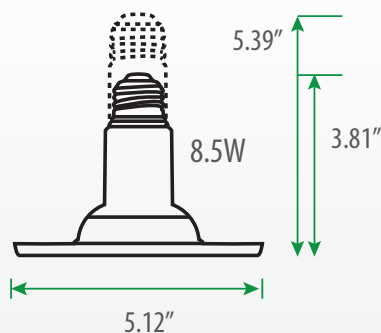

Key Features

- Adjustable Neck Design
- Energy Star Listed
- Suitable for type IC, type Non-IC and Air Tight Housings
- 8.5W replaces 45W incandescent
- 12W replaces 65W incandescent
- 19W replaces 120W incandescent
- Dimmable
- High CRI (80+)
- 25,000 hour average life
- 8.5W adjustable 3", 3.5" and 4"
- 12W, 19W adjustable 4", 5" and 6"
- Indoor - Suitable for Damp Locations

Other information

- Operating temperature range between -20°C and +45°C
- UL/cUL listed, RoHS compliant
- 3-year limited warranty in commercial and residential use

Dimensions

Order Code	Model Number	ES	Watts	Base	Volts	Hour Rating	Beam Angle	Initial Lumens	CCT (K)	CRI	M.O.D. (inch)	M.O.L. (inch)	QTY (box/pc)
1762181	VIV-RK/RF/8.5W/27/D (2PK)		8.5	E26	120	25,000	115°	500	2700	80	5.12	3.81 - 5.39	8/16
1762727	VIV-RK/RF/8.5W/30/D (2PK)		8.5	E26	120	25,000	115°	500	3000	80	5.12	3.81 - 5.39	8/16
1762817	VIV-RK/RF/8.5W/40/D (2PK)		8.5	E26	120	25,000	115°	500	4000	80	5.12	3.81 - 5.39	8/16
1762519	VIV-RK/RF/8.5W/50/D (2PK)		8.5	E26	120	25,000	115°	500	5000	80	5.12	3.81 - 5.39	8/16
1762182	VIV-RK/RF/12W/27/D (2PK)		12	E26	120	25,000	110°	800	2700	80	7.48	4.54 - 6.31	8/16
1762728	VIV-RK/RF/12W/30/D (2PK)		12	E26	120	25,000	110°	800	3000	80	7.48	4.54 - 6.31	8/16
1762818	VIV-RK/RF/12W/40/D (2PK)		12	E26	120	25,000	110°	800	4000	80	7.48	4.54 - 6.31	8/16
1762520	VIV-RK/RF/12W/50/D (2PK)		12	E26	120	25,000	110°	800	5000	80	7.48	4.54 - 6.31	8/16
1763115	VIV-RK/RF/19W/27/D (2PK)		19	E26	120	25,000	110°	1400	2700	80	7.48	4.54 - 6.31	8/16
1763233	VIV-RK/RF/19W/30/D (2PK)		19	E26	120	25,000	110°	1400	3000	80	7.48	4.54 - 6.31	8/16
1763435	VIV-RK/RF/19W/40/D (2PK)		19	E26	120	25,000	110°	1400	4000	80	7.48	4.54 - 6.31	8/16
1763514	VIV-RK/RF/19W/50/D (2PK)		19	E26	120	25,000	110°	1400	5000	80	7.48	4.54 - 6.31	8/16