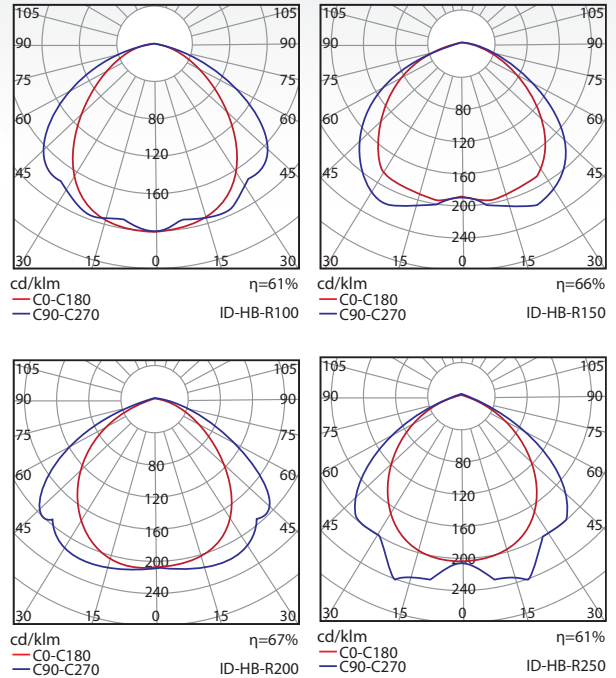

Photometric / IES

Order Code	Model Number	Description	Lamp	Volts (V)	IP	Whole Package L xW xH (mm)	Lens	G.W. (kg)	Initial Lumens	UL cUL	CSA
3886549	ID-HB-R100	100W Ind.Hi-Bay,Grid,5000K&Blst	R100L	120-277	65	490x390x355	Glass	8.30	7500	Yes	-
3887542	ID-HB-R150	150W Ind.Hi-Bay,Grid,5000K&Blst	R150L	120-277	65	570x390x355	Glass	9.60	12000	Yes	-
3887543	ID-HB-R200	200W Ind.Hi-Bay,Grid,5000K&Blst	R200L	120-277	65	730x390x355	Glass	14.00	16000	Yes	-
3887544	ID-HB-R250	250W Ind.Hi-Bay,Grid,5000K&Blst	R250L	120-277	65	855x390x355	Glass	15.00	20000	Yes	-
3888505	ID-HB-R300	300W Ind.Hi-Bay,Grid,5000K&Blst	R300L	120-277	65	980x390x355	Glass	16.00	24000	Yes	-
3888504	ID-HB-R400	400W Ind.Hi-Bay,Grid,5000K&Blst	R400L	120-277	65	1240x390x355	Glass	18.50	32000	Yes	-
3886204	ID-HB-R70/347V	70W Ind.Hi-Bay,Grid,5000K&Blst,347V	R70L	208-347	65	490x390x355	Glass	8.30	4900	-	Yes
3886205	ID-HB-R80/347V	80W Ind.Hi-Bay,Grid,5000K&Blst,347V	R80L	208-347	65	490x390x355	Glass	8.30	6000	-	Yes
3886206	ID-HB-R100/347V	100W Ind.Hi-Bay,Grid,5000K&Blst,347V	R100L	208-347	65	490x390x355	Glass	8.30	7500	-	Yes
3887205	ID-HB-R120/347V	120W Ind.Hi-Bay,Grid,5000K&Blst,347V	R120L	208-347	65	570x390x355	Glass	9.60	9000	-	Yes
3887206	ID-HB-R150/347V	150W Ind.Hi-Bay,Grid,5000K&Blst,347V	R150L	208-347	65	570x390x355	Glass	9.60	12000	-	Yes
3887207	ID-HB-R200/347V	200W Ind.Hi-Bay,Grid,5000K&Blst,347V	R200L	208-347	65	730x390x355	Glass	14.00	16000	-	Yes
3887208	ID-HB-R250/347V	250W Ind.Hi-Bay,Grid,5000K&Blst,347V	R250L	208-347	65	855x390x355	Glass	15.00	20000	-	Yes
3888200	ID-HB-R300/347V	300W Ind.Hi-Bay,Grid,5000K&Blst,347V	R300L	208-347	65	980x390x355	Glass	16.00	24000	-	Yes
3888201	ID-HB-R400/347V	400W Ind.Hi-Bay,Grid,5000K&Blst,347V	R400L	208-347	65	1240x390x355	Glass	18.50	32000	-	Yes

*CCT(K) 5000K, Ambient Temp: 0 ~ +40, "U", / "L" bracket, horizontal ±30° installation, Average Life 100,000 hours.

Project Details:

Project Name:

Fixture Type:

Distributor:

PO:

Distributed by:

TO ORDER PLEASE CALL 1-877-736-0447 OR EMAIL: SALES@TUROLIGHT.COM

Tel: (416) 736-0447 • Toll Free: 1 (877) 736-0447 • Fax: (416) 736-4890 • Email: info@turolight.com • Website: www.turolight.com