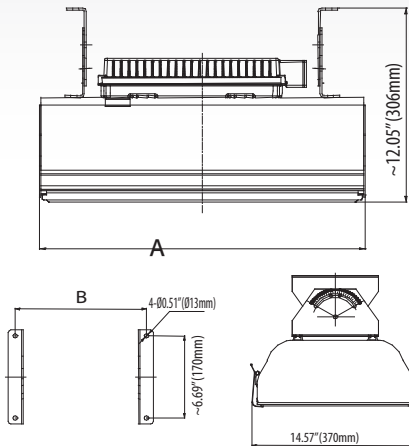

Key Features

- Extruded aluminum housing with welded side plate for high IP rating
- Anodized aluminum reflector and clear tempered glass lens for good lighting distribution
- Gas tight silicon rubber sealing for IP65
- Front opening structure for easy maintenance
- The generator and lamp are separated for long life time
- The generator is outside of fixture for convenient maintenance

Dimensions / Drawing

Model Number	A	B
ID-HB-R100	18.50 (470)	14.96(380)
ID-HB-R150	21.65 (550)	15.75(400)
ID-HB-R200	27.95 (710)	19.69(500)
ID-HB-R250	32.87(835)	19.69(500)
ID-HB-R300	37.80(960)	23.62(600)
ID-HB-R400	48.03(1220)	27.56(700)