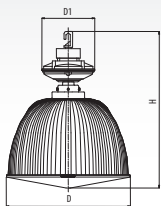

*CCT(K) 5000K, Ambient Temp: -20 ~ +40, Hook Hanging Pole Installation, Average Life 100,000 hours.