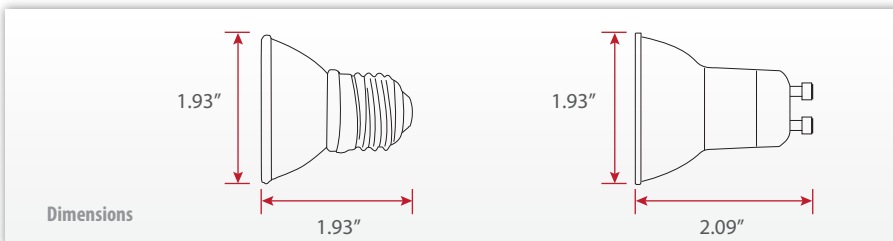

How to read: HAL - 50 GU10 / WFL
Halogen Wattage Lamp Type Wide Flood

Distributed by: