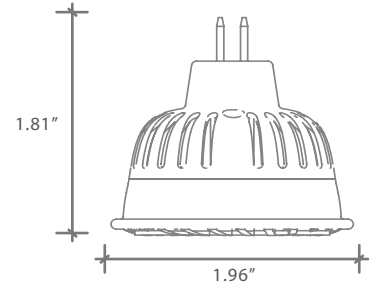

Solais LED MR16 Lamp Replacement

Product Description: The Solais LED MR16 lamp replacement has the high light output capability of halogen incandescent sources - resulting in a high-performance product perfect for commercial, museum, retail and hospitality applications.

Performance Summary: Halogen PAR form factor (ANSI-compliant) / Lightest LED lamps on the market / Certified to UL Standard 1993 / RoHS-compliant / Contains no lead or mercury

Applications: Designed for use in track & recessed fixtures.

Luxiance® Thermal Management Technology: Industry-leading thermal management system that incorporates active cooling, for superior light output and performance.

LMR16	/	25	/	30K	/	10W	/	500	/	GY
Form Factor		Beam Angle		CCT		Wattage		Lumen Output		Housing Color
MR16		25 Degrees		3000K		10 Watts		500 Lumens		Gray

Product Code	Lumen Output	Power (Watts)	CCT (K)	Beam Angle	CBCP (cd)	CRI	Power Factor	Base Type	Life (L70)	Weight (oz.)	Length (in.)	Diam. (in.)	Dimm.
LMR16/15/30K/10W/500	500	10	3000	15	4100	85	N/A	GU5.3	35,000	1.60	1.81	1.96	No
LMR16/25/30K/10W/500	500	10	3000	25	2550	85	N/A	GU5.3	35,000	1.60	1.81	1.96	No

WARNINGS: Use 12V MR16 with Class 2 circuits only / Do not use in outdoor fixtures / Do not use in fully enclosed fixtures / Not for use with dimmers / Do not use with emergency exit fixtures or with emergency lighting / Turn off power before changing lamp / May not be compatible with some electronic transformers / Test lamps before installation

CAUTION: Risk of electric shock / Use in dry location only

NOTES: This device complies with Part 18 of the FCC rule. This product may cause interference with other devices. If interference occurs, change the location of the products involved.

LIMITED WARRANTY: Turolight warrants that this lamp will operate for a period of three (3) years from the date of purchase when used in accordance with package and lamp directions. If this lamp does not last for three years, return this product to the place of purchase or visit turolight.com for warranty replacement procedures. You must include the original receipt/proof of purchase. Turolight will repair or replace your lamp. This limited warranty may not cover lamps subject to misuse, electrical current fluctuation, accident, neglect, or acts of God. THIS REPLACEMENT IS THE SOLE WARRANTY OBLIGATION OF TUROLIGHT AND IS IN LIEU OF ALL OTHER WARRANTIES, EXPRESS OR IMPLIED, INCLUDING ANY WARRANTY OF MERCHANTABILITY OR FITNESS FOR A PARTICULAR PURPOSE. LIABILITY FOR INCIDENTAL AND CONSEQUENTIAL DAMAGES ARE EXCLUDED. Exclusion of incidental or consequential damages is not allowed by some provinces, so the above limitation or exclusion may not apply to you.