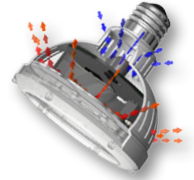

LMR16	/	25	/	30K	/	10W	/	500	/	GY
Form Factor		Beam Angle		CCT		Wattage		Lumen Output		Housing Color
MR16		25 Degrees		3000K		10 Watts		500 Lumens		Gray

Product Code	Lumen Output	Power (Watts)	CCT (K)	Beam Angle	CBCP (cd)	CRI	Power Factor	Base Type	Life (L70)	Weight (oz.)	Length (in.)	Diam. (in.)	Dimm.
LMR16/15/30K/10W/500	500	10	3000	15	4100	85	N/A	GU5.3	35,000	1.60	1.81	1.96	No
LMR16/25/30K/10W/500	500	10	3000	25	2550	85	N/A	GU5.3	35,000	1.60	1.81	1.96	No

WARNINGS: Use 12V MR16 with Class 2 circuits only / Do not use in outdoor fixtures / Do not use in fully enclosed fixtures / Not for use with dimmers / Do not use with emergency exit fixtures or with emergency lighting / Turn off power before changing lamp / May not be compatible with some electronic transformers / Test lamps before installation

CAUTION: Risk of electric shock / Use in dry location only

NOTES: This device complies with Part 18 of the FCC rule. This product may cause interference with other devices. If interference occurs, change the location of the products involved.

LIMITED WARRANTY: Turolight warrants that this lamp will operate for a period of three (3) years from the date of purchase when used in accordance with package and lamp directions. If this lamp does not last for three years, return this product to the place of purchase or visit turolight.com for warranty replacement procedures. You must include the original receipt/proof of purchase. Turolight will repair or replace your lamp. This limited warranty may not cover lamps subject to misuse, electrical current fluctuation, accident, neglect, or acts of God. THIS REPLACEMENT IS THE SOLE WARRANTY OBLIGATION OF TUROLIGHT AND IS IN LIEU OF ALL OTHER WARRANTIES, EXPRESS OR IMPLIED, INCLUDING ANY WARRANTY OF MERCHANTABILITY OR FITNESS FOR A PARTICULAR PURPOSE. LIABILITY FOR INCIDENTAL AND CONSEQUENTIAL DAMAGES ARE EXCLUDED. Exclusion of incidental or consequential damages is not allowed by some provinces, so the above limitation or exclusion may not apply to you.